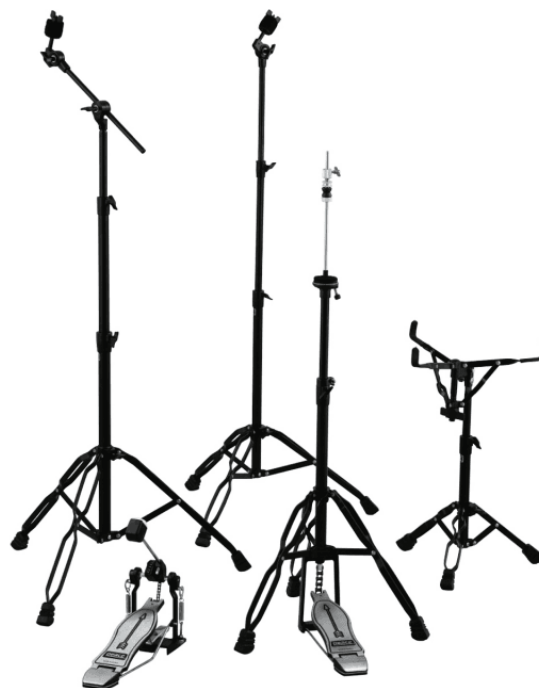

600BK HARDWARE PACK

600 SERIES HARDWARE KIT (BLACK)

Built with performance in mind, the 600 series it's a heavy duty professional stands line with all the essential features needed by drummers. It represents the best compromise in terms of stability, durability and ease carry. Hi-Hat, boom and straight cymbal stands and snare stands are all equipped with double braced legs and all the adjusting mechanism you need. The 600 series Hardware Kit includes: boom cymbal stand, straight cymbal stand, hihat stand, snare stand and kick drum pedal.

PRODUCT DETAILS

KEY FEATURES

Hardware kit includes: boom cymbal stand, straight cymbal stand, hihat stand, snare stand and kick drum pedal

Double-braced legs

Resistent tubing

Suggested medium level drum kit

Finish: black