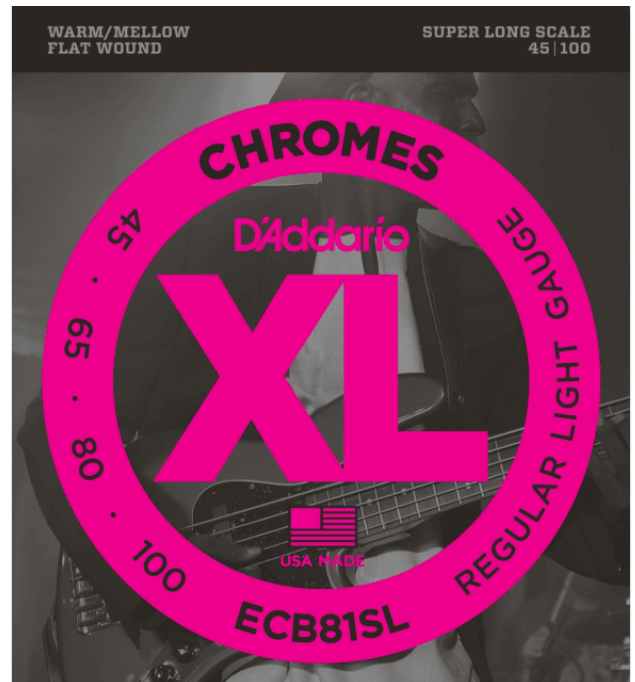

ECB81SL

# CHROMES BASS GUITAR STRINGS, LIGHT, 45-100, SUPER LONG SCALE

D'Addario Chromes Bass strings are wound with flattened stainless steel ribbon wire which is polished to an incredibly smooth surface. Delivering a distinctive damped, but tone-rich sound that only flatwounds can produce, D'Addario Chromes are the world's most popular flatwound strings. ECB81SL, the super long version of D'Addario's best-selling Flatwound bass strings, are known for their warm, mellow tone and smooth polished feel. Chromes deliver a deep, rich low bottom end which makes them the flat wound choice of Jazz, R&B and Pop musicians. Fits super long scale basses with a string scale length of up to 38 inches.

# CHROMES BASS GUITAR STRINGS, LIGHT, 45-100, SUPER LONG SCALE

---

### KEY FEATURES

Soft

Ribbon wound and polished for ultra-smooth feel and warm, mellow tone

Fits super long scale basses with a string scale length of up to 38 inches (Super Long version of D'Addario's best selling flatwound bass guitar set)