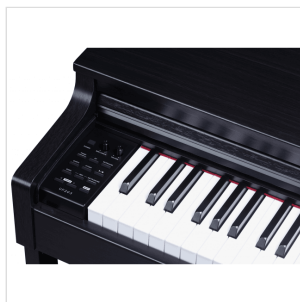

## UP203 UPRIGHT DIGITAL PIANO

The UP203 digital piano is the first model of upright pianos in Medeli's UP series, which has completely evolved in both appearance design and performance compared to all previous models.

It features Medeli's flagship German Grand Piano sound and new Japanese grand piano sounds.

The parameters of the piano sound are editable such as hammer noise or string resonance.

Compatibility with the original PianoToolbox app, a new pedal board that supports half damping and all other features make this digital piano the best choice for professional pianists as well as for semi-professionals and beginners.