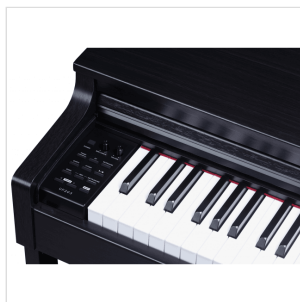

UP203 UPRIGHT DIGITAL PIANO

The UP203 digital piano is the first model of upright pianos in Medeli's UP series, which has completely evolved in both appearance design and performance compared to all previous models.

It features Medeli's flagship German Grand Piano sound and new Japanese grand piano sounds.

The parameters of the piano sound are editable such as hammer noise or string resonance.

Compatibility with the original PianoToolbox app, a new pedal board that supports half damping and all other features make this digital piano the best choice for professional pianists as well as for semi-professionals and beginners.

UP203

UPRIGHT DIGITAL PIANO

PRODUCT DETAILS

KEY FEATURES

Graded 88-key "Hammer Action" keyboard

Maximum polyphony of 192

30 sounds and 50 rhythms to have fun playing various musical genres

Layer function available in order to have two sounds on the whole keyboard at the same time

Split function available to simultaneously have one sound for the right hand and one for the left hand on the keyboard

Twinova function available to divide the keyboard into two areas with the same sound and octave range, for the convenience of playing together with a friend or teacher