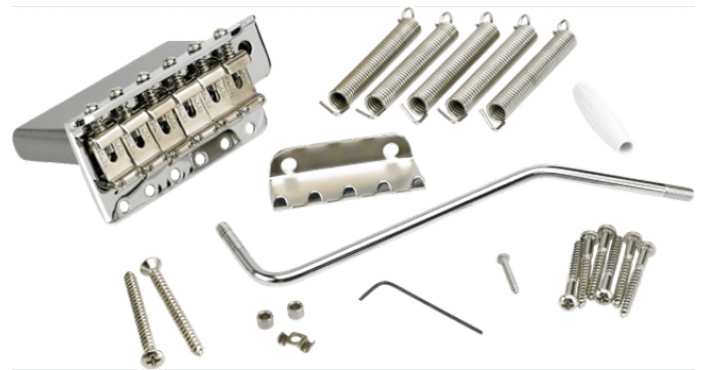

0992049002

6-SADDLE AMERICAN VINTAGE SERIES STRATOCASTER® TREMOLO ASSEMBLY, LEFT HANDED (CHROME)

Vintage-style tremolo bridge assembly for use on left-handed American Vintage series Stratocaster models. Includes six "Fender"-stamped bridge saddles with mounting screws, tremolo claw, tremolo springs, tremolo arm with tip, tremolo arm tension spring, string tree, .050 hex adjustment wrench and mounting screws.

0992049002

6-SADDLE AMERICAN VINTAGE SERIES STRATOCASTER® TREMOLO ASSEMBLY, LEFT HANDED (CHROME)

PRODUCT DETAILS

KEY FEATURES

For Stratocaster®

Vintage style

Includes six "Fender"-stamped bridge saddles

Mounting screws

Tremolo claw

Tremolo springs

Tremolo arm with tip

Tremolo arm tension spring

String tree

.050 hex adjustment wrench

Color: chrome