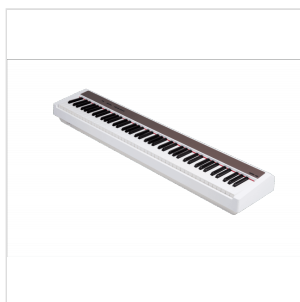

## NPK-10 WHITE

# PORTABLE DIGITAL PIANO

To provide the most authentic piano feel, NUX NPK-10 is equipped with advanced keyboard features - the superior WKJ - 03 triple sensors, scaled hammer action, escapement and ivory-feel keys, and 5 types of touch sensitivity to fit different styles. NPK-10 provides 12 high-quality sounds including a remarkable acoustic grand piano, and other expressive tones such as Marimba, Harpsichord, Strings, Organ, Pad, and more. When playing different songs and styles, you can further modify the brilliance, add two layered tones, or adjust 5 types of ambience effects, until you find the perfect sound. It is also super easy to save your favorite settings and quickly recall them later. Wanna join the band? You can stream your favorite songs from your phone via Bluetooth and jam along. Or let the onboard 12 types of rhythm playback spice it up. Or, record and loop your own playing on NPK-10! NPK-10 also offers a wide range of functions like transpose, duo keyboard, metronome, and "Piano Mate" APP tutoring. Its powerful connectivity capabilities, including USB MIDI, AUX IN&OUT, 2 headphone jacks, Bluetooth Audio/MIDI and pedal/3-pedal unit connection, provide even more possibilities for you. NPK-10 can easily fit into any décor and space, with its contemporary, simple, and compact exterior design.

10W x 2 built-in speakers for clear and sound

Finish: glossy white

NPS-1 support available (black finish, not included)