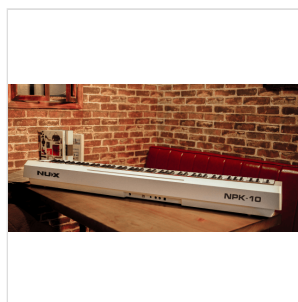

NPK-10 WHITE

PORTABLE DIGITAL PIANO

To provide the most authentic piano feel, NUX NPK-10 is equipped with advanced keyboard features - the superior WKJ - 03 triple sensors, scaled hammer action, escapement and ivory-feel keys, and 5 types of touch sensitivity to fit different styles. NPK-10 provides 12 high-quality sounds including a remarkable acoustic grand piano, and other expressive tones such as Marimba, Harpsichord, Strings, Organ, Pad, and more. When playing different songs and styles, you can further modify the brilliance, add two layered tones, or adjust 5 types of ambience effects, until you find the perfect sound. It is also super easy to save your favorite settings and quickly recall them later. Wanna join the band? You can stream your favorite songs from your phone via Bluetooth and jam along. Or let the onboard 12 types of rhythm playback spice it up. Or, record and loop your own playing on NPK-10! NPK-10 also offers a wide range of functions like transpose, duo keyboard, metronome, and "Piano Mate" APP tutoring. Its powerful connectivity capabilities, including USB MIDI, AUX IN&OUT, 2 headphone jacks, Bluetooth Audio/MIDI and pedal/3-pedal unit connection, provide even more possibilities for you. NPK-10 can easily fit into any décor and space, with its contemporary, simple, and compact exterior design.

NPK-10 WHITE

PORTABLE DIGITAL PIANO

PRODUCT DETAILS

KEY FEATURES

Easily fits into any décor and space, with its contemporary, simple, and compact exterior design.

Triple-Sensor Keyboard & Advanced Powerful Functions

Authentic piano touch with 88 keys Touch sensitive and Triple-sensor scaled hammer-action keyboard (with escapement and ivory feel)

5 levels of Touch Sensitivity (Super Light/Light/Medium/Heavy/Super Heavy)

SPECIFICATIONS

Dimensions 1300mm x 270mm x 135mm

Weight 10kg

NPK-10 WHITE

PORTABLE DIGITAL PIANO

Speaker	10W x 2, 3" x 6" Oval Speaker
Sound Chip	Dream 5708 DSP
Max. Polyphony	189
Bluetooth	Audio + MIDI
Power Supply	DC 12V/2A