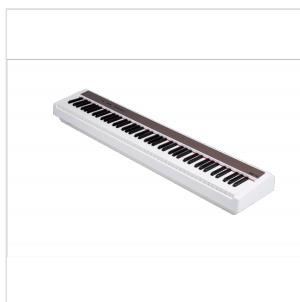

NPK-10 WHITE

PORTABLE DIGITAL PIANO

To provide the most authentic piano feel, NUX NPK-10 is equipped with advanced keyboard features - the superior WKJ - 03 triple sensors, scaled hammer action, escapement and ivory-feel keys, and 5 types of touch sensitivity to fit different styles. NPK-10 provides 12 high-quality sounds including a remarkable acoustic grand piano, and other expressive tones such as Marimba, Harpsichord, Strings, Organ, Pad, and more. When playing different songs and styles, you can further modify the brilliance, add two layered tones, or adjust 5 types of ambience effects, until you find the perfect sound. It is also super easy to save your favorite settings and quickly recall them later. Wanna join the band? You can stream your favorite songs from your phone via Bluetooth and jam along. Or let the onboard 12 types of rhythm playback spice it up. Or, record and loop your own playing on NPK-10! NPK-10 also offers a wide range of functions like transpose, duo keyboard, metronome, and "Piano Mate" APP tutoring. Its powerful connectivity capabilities, including USB MIDI, AUX IN&OUT, 2 headphone jacks, Bluetooth Audio/MIDI and pedal/3-pedal unit connection, provide even more possibilities for you. NPK-10 can easily fit into any décor and space, with its contemporary, simple, and compact exterior design.

NPK-10 WHITE

PORTABLE DIGITAL PIANO

PRODUCT DETAILS

KEY FEATURES

Easily fits into any décor and space, with its contemporary, simple, and compact exterior design.

Triple-Sensor Keyboard & Advanced Powerful Functions

Authentic piano touch with 88 keys Touch sensitive and Triple-sensor scaled hammer-action keyboard (with escapement and ivory feel)

5 levels of Touch Sensitivity (Super Light/Light/Medium/Heavy/Super Heavy)