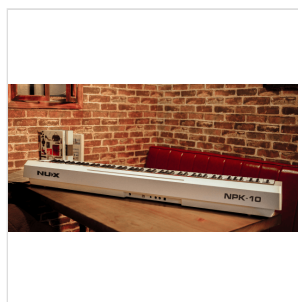

# PORTABLE DIGITAL PIANO

To provide the most authentic piano feel, NUX NPK-10 is equipped with advanced keyboard features - the superior WKJ - 03 triple sensors, scaled hammer action, escapement and ivory-feel keys, and 5 types of touch sensitivity to fit different styles. NPK-10 provides 12 high-quality sounds including a remarkable acoustic grand piano, and other expressive tones such as Marimba, Harpsichord, Strings, Organ, Pad, and more. When playing different songs and styles, you can further modify the brilliance, add two layered tones, or adjust 5 types of ambience effects, until you find the perfect sound. It is also super easy to save your favorite settings and quickly recall them later. Wanna join the band? You can stream your favorite songs from your phone via Bluetooth and jam along. Or let the onboard 12 types of rhythm playback spice it up. Or, record and loop your own playing on NPK-10! NPK-10 also offers a wide range of functions like transpose, duo keyboard, metronome, and "Piano Mate" APP tutoring. Its powerful connectivity capabilities, including USB MIDI, AUX IN&OUT, 2 headphone jacks, Bluetooth Audio/MIDI and pedal/3-pedal unit connection, provide even more possibilities for you. NPK-10 can easily fit into any décor and space, with its contemporary, simple, and compact exterior design.

10W x 2 built-in speakers for clear and sound

Finish: glossy white

NPS-1 support available (black finish, not included)