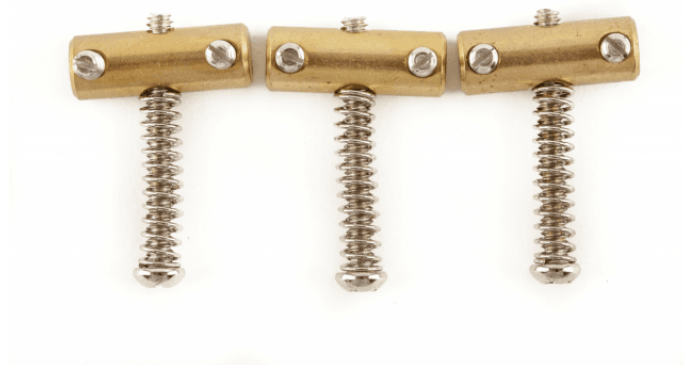

# AMERICAN VINTAGE TELECASTER® COMPENSATED BRIDGE SADDLES, BRASS

Set of three compensated brass bridge saddles for use on vintage-style three-saddle Telecaster bridges (does not fit standard six-saddle Telecaster bridges).

Set includes saddles, intonation springs, slotted intonation screws and saddle-height adjustment screws.

### KEY FEATURES

Set of three compensated brass bridge saddles

For Telecaster bridges

Material: Brass