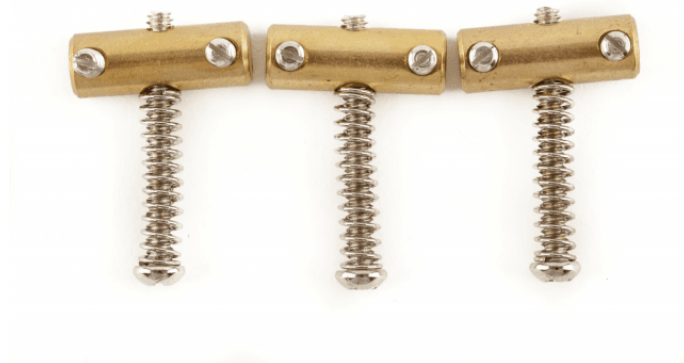

0058544049

AMERICAN VINTAGE TELECASTER® COMPENSATED BRIDGE SADDLES, BRASS

Set of three compensated brass bridge saddles for use on vintage-style three-saddle Telecaster bridges (does not fit standard six-saddle Telecaster bridges).

Set includes saddles, intonation springs, slotted intonation screws and saddle-height adjustment screws.

PRODUCT DETAILS

KEY FEATURES

Set of three compensated brass bridge saddles

For Telecaster bridges

Material: Brass