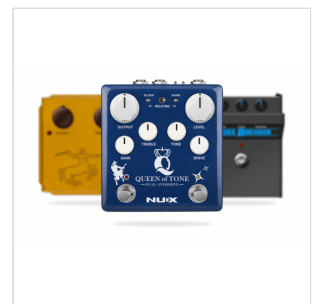

QUEEN OF TONE NDO-6 QUEEN OF TONE DUAL OVERDRIVE

QUEEN of TONE is a dual overdrive pedal stacked with Horseman and Morning Star. Why? Because great guitarists love 2 overdrives to stack their tone. In the left corner: Horseman with SILVER mode.

The Horseman is based on the legendary Centaur, with a modified circuit to access the secondary function by simply holding the foot switch~ SILVER mode. Carve out your tone with the Output, Treble, and Gain knobs, then try switching between the 2 modes: Gold and Silver, which offers massive headway usually requiring an 18v input. Gold Mode mimics its classic predecessor; the transparent Gold Centaur overdrive pedal and the Silver Mode is a powered-up version with an extended gain range (Silver Centaur).

In the right corner: Morning Star with SHINE mode. Morning Star is based on legendary Bluesbreaker circuit: very transparent, low gain drive. Like our Morning Star, it also features a simple footswitch HOLD to engage the iconic SHINE mode. In SHINE mode, you can get way more treble sound to make your tone crystal-clear.

SILVER function on HORSEMAN extends gain range

SHINE function on Morning Star adds treble and clarity

External Switch to remote the pedal via external foot controller

SPECIFICATIONS

Power supply 9V negative tip 100mA