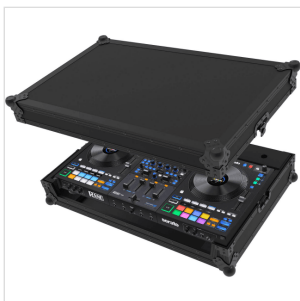

Made of robust, **laminated 9mm plywood**, this case is designed to withstand the tough everyday life on and off the stage. It's reinforced with wide, **black-painted aluminum profiles** and extra sturdy **ball corners**, giving it high resilience. Whether you're on the road or in the air, the Zomo Flightcase Rane Four is ready to protect your valuable equipment.

The interior of the case is lined with **high-quality padding** to protect your controller from scratches, defects, or other damages. This way, you'll always be on the safe side, regardless of spilled drinks or unexpected drops.

But the Zomo Flightcase Rane Four is not just practical - it also looks fantastic. With its sleek, advanced design in the deep black NSE edition, this case is a real eye-catcher. The **front panel** can be easily and quickly **removed**, allowing you to access your controller's inputs even when the case is closed.

The Zomo Flightcase Rane Four is more than just a case - it's an **investment** in protecting your equipment. With its elegant design and robust construction, it's the perfect addition for any DJ who doesn't want to compromise on quality and style.