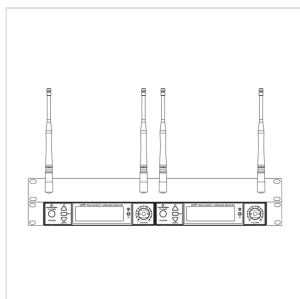

WF-RACK KIT2**19" RACK MOUNT KIT FOR WIREFREE SERIES
WIRELESS SYSTEMS**

The kit allows you to mount a 1/2 receiver unit in a standard 19" rack. It includes 1x 19" rack unit panel; 2x Lateral brackets; 4x Receiver coupling brackets; 4x Extension cables for Antenna with BNC connectors and screws to fasten the two receiver each other and then to the rack adapters.

WF-RACK KIT2

19" RACK MOUNT KIT FOR WIREFREE SERIES WIRELESS SYSTEMS

PRODUCT DETAILS

KEY FEATURES

The kit doesn't include the screws to the 19" rack chassis.