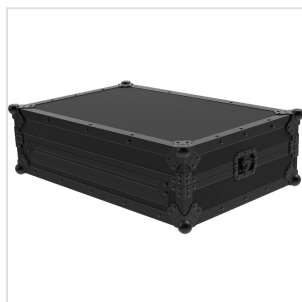

030103449

FLIGHTCASE P-DDJ-REV5 NSE

With the Flightcase P-DDJ-REV5 NSE from Zomo, you get a suitable case for the **Pioneer DJ DDJ-REV5**. The Flightcase P-DDJ-REV5 NSE in the elegant **NSE (= Night Style Edition)** impresses with its dark, black appearance. This equipment case is designed to handle the rough demands of touring and convinces with an **extremely durable quality**.

The **high-quality inner padding** of the Flightcase P-DDJ-REV5 NSE ensures optimal protection of the Pioneer DJ DJ controller against **bumps, scratches, or other negative influences**. Zomo DJ Cases are completely road- and flight-ready, enduring challenging stage environments unscathed.

Wear, heat, and even cigarette embers cannot harm the Flightcase P-DDJ-REV5 NSE, thanks to the robustly processed **laminated 9mm plywood**. The extra-wide, black-painted aluminum profiles and **very solid ball corners** ensure **high durability** and add elegant and attractive visual accents.

The front panel can be quickly and easily removed during your session. This provides access to the controller's connections even **while your gear is still in the DJ case**.

030103449

FLIGHTCASE P-DDJ-REV5 NSE