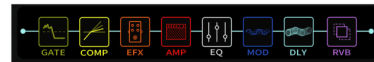

TONS OF EFFECTS!

With 43 effects across multiple blocks (GATE, COMP, EFX, AMP, EQ, MOD, DLY, RVB), fully routable in any order, you can create your unique soundscape with ease. Each effect block offers a range of high-quality effects, from essential utilities like noise gates and compressors to creative modulation, delay, and reverb effects.

The fully routable signal path means you can experiment with different effect chains and configurations, unlocking new sonic territories. Each effect block is fully routable, allowing you to place effects in any order within your signal chain. This level of customization enables you to experiment with different effect combinations and discover unique sounds that suit your musical style. The intuitive interface of the Mighty 60 makes it easy to tweak each effect's parameters, giving you granular control over your tone.