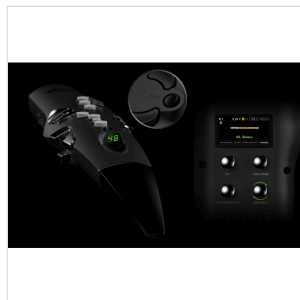

NES-1 G DIGITAL WIND INSTRUMENT - GREY

The NUX NES-1 is a **digital wind instrument** that integrates various tonal controls, user presets, Bluetooth, MIDI, built-in 5.8GHz **wireless system**, and much more. The NES-1 features a **physical saxophone key layout** which is easy to control while avoiding accidental notes.

NES-1 G
DIGITAL WIND INSTRUMENT - GREY

NES-1 G

DIGITAL WIND INSTRUMENT - GREY

HIGHLIGHTS

LARGE SCREEN, INTUITIVE UI

NUX NES-1 is equipped with a high-definition full-color LCD screen. The UI interface is intuitive and simple. Each sound comes with a picture and is clearly divided into four groups.

SOUNDS GREAT WITHOUT EXTERNAL SPEAKERS

The NES-1 has two speakers, a 2-inch 5-watt speaker for full-range sounds, and a 1-inch tweeter for high/ultra-high frequencies.

The two speakers are loud enough for you to enjoy NES-1 personally and small groups, without needing to carry an extra speaker to complete your performance.

NES-1 G DIGITAL WIND INSTRUMENT - GREY

CHANGE SOUNDS WHILE PERFORMING

The NES-1 features a M key design which you can use to quickly switch between three pre-stored sounds. When switching, you can monitor the current sound number in real time through the second screen at the top.