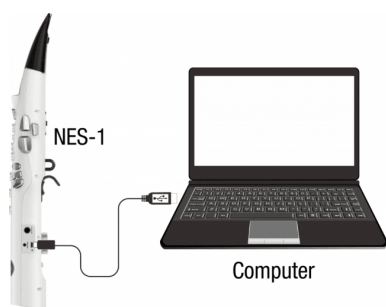

NES-1 G DIGITAL WIND INSTRUMENT - GREY

BUILT-IN 5.8GHZ WIRELESS SYSTEM: PERFORM WITH FREEDOM FOR 4.5 HOURS

When it's time to plug the NES-1 into a mixer or PA, we went ahead and integrated NUX 5.8GHz wireless technology for plug and play.

The NES-1 itself is a wireless transmitter, and at the bottom of the instrument, we designed a magnetically storage compartment for the wireless receiver, which also is used to recharge it too! Simply take the receiver out, turn on the wireless function, plug it into an amp or mixer, and start playing wirelessly up to 4.5 hours on a single charge.

ENDLESS POSSIBILITIES WITH USB MIDI

The USB-C port of the NES-1 also supports USB MIDI. Wind musicians can control the MIDI sound source within any computer DAW. This makes the NES-1 is not only a digital musical instrument, but also a MIDI controller for wind musicians. The possibilities are virtually endless.