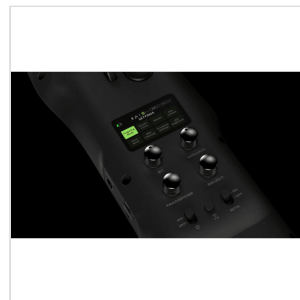

NES-1 G DIGITAL WIND INSTRUMENT - GREY

The NUX NES-1 is a **digital wind instrument** that integrates various tonal controls, user presets, Bluetooth, MIDI, built-in 5.8GHz **wireless system**, and much more. The NES-1 features a **physical saxophone key layout** which is easy to control while avoiding accidental notes.

NES-1 G
DIGITAL WIND INSTRUMENT - GREY

NES-1 G

DIGITAL WIND INSTRUMENT - GREY

HIGHLIGHTS

LARGE SCREEN, INTUITIVE UI

NUX NES-1 is equipped with a high-definition full-color LCD screen. The UI interface is intuitive and simple. Each sound comes with a picture and is clearly divided into four groups.

SOUNDS GREAT WITHOUT EXTERNAL SPEAKERS

The NES-1 has two speakers, a 2-inch 5-watt speaker for full-range sounds, and a 1-inch tweeter for high/ultra-high frequencies.

The two speakers are loud enough for you to enjoy NES-1 personally and small groups, without needing to carry an extra speaker to complete your performance.

NES-1 G DIGITAL WIND INSTRUMENT - GREY

CHANGE SOUNDS WHILE PERFORMING

The NES-1 features a M key design which you can use to quickly switch between three pre-stored sounds. When switching, you can monitor the current sound number in real time through the second screen at the top.