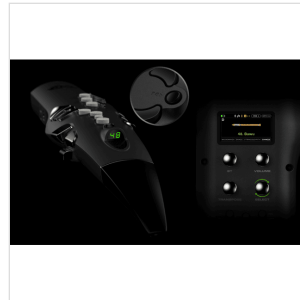

NES-1 G DIGITAL WIND INSTRUMENT - GREY

The NUX NES-1 is a **digital wind instrument** that integrates various tonal controls, user presets, Bluetooth, MIDI, built-in 5.8GHz **wireless system**, and much more. The NES-1 features a **physical saxophone key layout** which is easy to control while avoiding accidental notes.

NES-1 G DIGITAL WIND INSTRUMENT - GREY

NES-1 G

DIGITAL WIND INSTRUMENT - GREY

HIGHLIGHTS

LARGE SCREEN, INTUITIVE UI

NUX NES-1 is equipped with a high-definition full-color LCD screen. The UI interface is intuitive and simple. Each sound comes with a picture and is clearly divided into four groups.

SOUNDS GREAT WITHOUT EXTERNAL SPEAKERS

The NES-1 has two speakers, a 2-inch 5-watt speaker for full-range sounds, and a 1-inch tweeter for high/ultra-high frequencies.

The two speakers are loud enough for you to enjoy NES-1 personally and small groups, without needing to carry an extra speaker to complete your performance.

NES-1 G DIGITAL WIND INSTRUMENT - GREY

CHANGE SOUNDS WHILE PERFORMING

The NES-1 features a M key design which you can use to quickly switch between three pre-stored sounds. When switching, you can monitor the current sound number in real time through the second screen at the top.