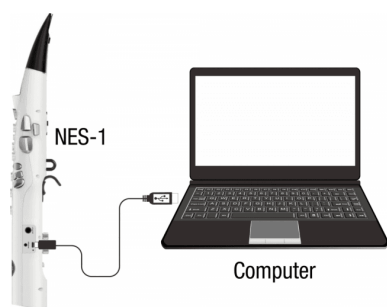

NES-1 G DIGITAL WIND INSTRUMENT - GREY

BUILT-IN 5.8GHZ WIRELESS SYSTEM: PERFORM WITH FREEDOM FOR 4.5 HOURS

When it's time to plug the NES-1 into a mixer or PA, we went ahead and integrated NUX 5.8GHz wireless technology for plug and play.

The NES-1 itself is a wireless transmitter, and at the bottom of the instrument, we designed a magnetically storage compartment for the wireless receiver, which also is used to recharge it too! Simply take the receiver out, turn on the wireless function, plug it into an amp or mixer, and start playing wirelessly up to 4.5 hours on a single charge.

ENDLESS POSSIBILITIES WITH USB MIDI

The USB-C port of the NES-1 also supports USB MIDI. Wind musicians can control the MIDI sound source within any computer DAW. This makes the NES-1 is not only a digital musical instrument, but also a MIDI controller for wind musicians. The possibilities are virtually endless.