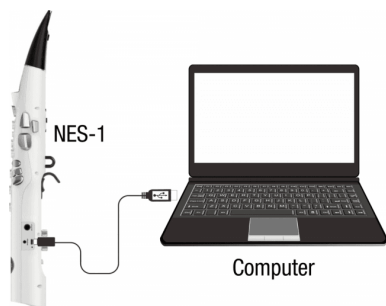

NES-1 W DIGITAL WIND INSTRUMENT - WHITE

BUILT-IN 5.8GHZ WIRELESS SYSTEM: PERFORM WITH FREEDOM FOR 4.5 HOURS

When it's time to plug the NES-1 into a mixer or PA, we went ahead and integrated NUX 5.8GHz wireless technology for plug and play.

The NES-1 itself is a wireless transmitter, and at the bottom of the instrument, we designed a magnetically storage compartment for the wireless receiver, which also is used to recharge it too! Simply take the receiver out, turn on the wireless function, plug it into an amp or mixer, and start playing wirelessly up to 4.5 hours on a single charge.

ENDLESS POSSIBILITIES WITH USB MIDI

The USB-C port of the NES-1 also supports USB MIDI. Wind musicians can control the MIDI sound source within any computer DAW. This makes the NES-1 is not only a digital musical instrument, but also a MIDI controller for wind musicians. The possibilities are virtually endless.