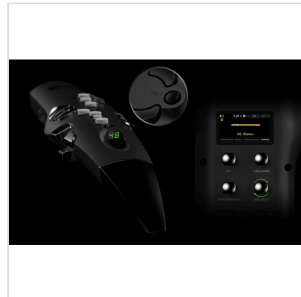

NES-1 W DIGITAL WIND INSTRUMENT - WHITE

The NUX NES-1 is a **digital wind instrument** that integrates various tonal controls, user presets, Bluetooth, MIDI, built-in 5.8GHz **wireless system**, and much more. The NES-1 features a **physical saxophone key layout** which is easy to control while avoiding accidental notes.

NES-1 W
DIGITAL WIND INSTRUMENT - WHITE

NES-1 W

DIGITAL WIND INSTRUMENT - WHITE

HIGHLIGHTS

LARGE SCREEN, INTUITIVE UI

NUX NES-1 is equipped with a high-definition full-color LCD screen. The UI interface is intuitive and simple. Each sound comes with a picture and is clearly divided into four groups.

SOUNDS GREAT WITHOUT EXTERNAL SPEAKERS

The NES-1 has two speakers, a 2-inch 5-watt speaker for full-range sounds, and a 1-inch tweeter for high/ultra-high frequencies.

The two speakers are loud enough for you to enjoy NES-1 personally and small groups, without needing to carry an extra speaker to complete your performance.

NES-1 W DIGITAL WIND INSTRUMENT - WHITE

CHANGE SOUNDS WHILE PERFORMING

The NES-1 features a M key design which you can use to quickly switch between three pre-stored sounds. When switching, you can monitor the current sound number in real time through the second screen at the top.