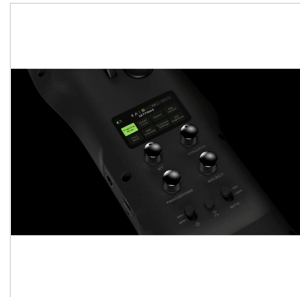

NES-1 W DIGITAL WIND INSTRUMENT - WHITE

The NUX NES-1 is a **digital wind instrument** that integrates various tonal controls, user presets, Bluetooth, MIDI, built-in 5.8GHz **wireless system**, and much more. The NES-1 features a **physical saxophone key layout** which is easy to control while avoiding accidental notes.

NES-1 W
DIGITAL WIND INSTRUMENT - WHITE

NES-1 W

DIGITAL WIND INSTRUMENT - WHITE

HIGHLIGHTS

LARGE SCREEN, INTUITIVE UI

NUX NES-1 is equipped with a high-definition full-color LCD screen. The UI interface is intuitive and simple. Each sound comes with a picture and is clearly divided into four groups.

SOUNDS GREAT WITHOUT EXTERNAL SPEAKERS

The NES-1 has two speakers, a 2-inch 5-watt speaker for full-range sounds, and a 1-inch tweeter for high/ultra-high frequencies.

The two speakers are loud enough for you to enjoy NES-1 personally and small groups, without needing to carry an extra speaker to complete your performance.

NES-1 W DIGITAL WIND INSTRUMENT - WHITE

CHANGE SOUNDS WHILE PERFORMING

The NES-1 features a M key design which you can use to quickly switch between three pre-stored sounds. When switching, you can monitor the current sound number in real time through the second screen at the top.