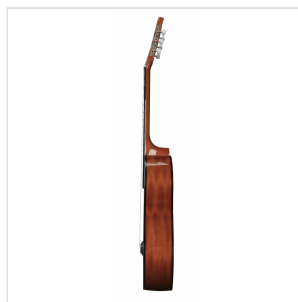

**ESTUDIO ST 44AG****4/4 CLASSIC GUITAR WITH SPRUCE TOP - GLOSSY**

The Toledo **ESTUDIO ST** classical guitars are designed both for the beginner who wants more than just an entry level, and for the intermediate guitarist who needs a valuable companion on his or her journey into the world of music. The **build quality**, the choice of **rosewood** for the bridge and fretboard and the general **set-up** place it in a privileged position in its market segment. Available in glossy or satin finish and in different sizes.

# 4/4 CLASSIC GUITAR WITH SPRUCE TOP - GLOSSY

### KEY FEATURES

Top: spruce

Back & sides: mahogany

Neck: okoume

Fretboard: rosewood

Bridge: rosewood

Binding: black ABS

Finish: Natural Glossy

### SPECIFICATIONS

<b>Size</b>	4/4 (39")
-------------	-----------

<b>Scale</b>	650 mm
--------------	--------

<b>Nut width</b>	52 mm
------------------	-------