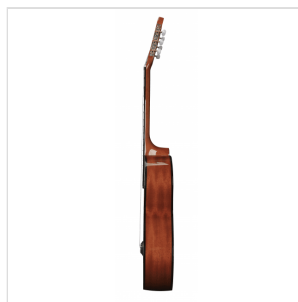

ESTUDIO ST 44AG**4/4 CLASSIC GUITAR WITH SPRUCE TOP - GLOSSY**

The Toledo **ESTUDIO ST** classical guitars are designed both for the beginner who wants more than just an entry level, and for the intermediate guitarist who needs a valuable companion on his or her journey into the world of music. The **build quality**, the choice of **rosewood** for the bridge and fretboard and the general **set-up** place it in a privileged position in its market segment. Available in glossy or satin finish and in different sizes.

ESTUDIO ST 44AG

4/4 CLASSIC GUITAR WITH SPRUCE TOP - GLOSSY

PRODUCT DETAILS

KEY FEATURES

Top: spruce

Back & sides: mahogany

Neck: okoume

Fretboard: rosewood

Bridge: rosewood

Binding: black ABS

Finish: Natural Glossy

SPECIFICATIONS

Size	4/4 (39")
-------------	-----------

Scale	650 mm
--------------	--------

Nut width	52 mm
------------------	-------