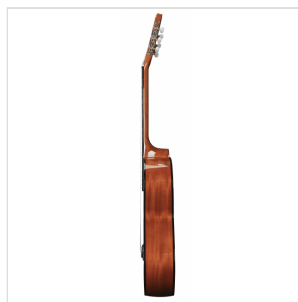

ESTUDIO SOLIDA 44CG**4/4 CLASSIC GUITAR WITH SOLID CEDAR TOP - GLOSSY**

Toledo **ESTUDIO SOLIDA** represents a step forward from its little sister ESTUDIO ST thanks to the use of **solid spruce** or **solid cedar** top. The resonance of the solid spruce and cedar is matched by the **build quality**, the choice of **rosewood** for the bridge and fingerboard and the general **set-up**, resulting in an instrument that is destined to stand out firmly in its segment. Available in glossy or satin finish.

ESTUDIO SOLIDA 44CG

4/4 CLASSIC GUITAR WITH SOLID CEDAR TOP - GLOSSY**PRODUCT DETAILS****KEY FEATURES**

Top: solid cedar

Back & sides: mahogany

Neck: okoume

Fretboard: rosewood

Bridge: rosewood

Binding: black ABS

Finish: Natural Glossy

SPECIFICATIONS

Size	4/4 (39")
-------------	-----------

Scale	650 mm
--------------	--------

Nut width	52 mm
------------------	-------