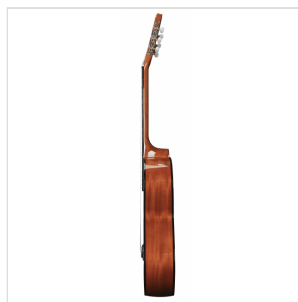

**ESTUDIO SOLIDA 44CG****4/4 CLASSIC GUITAR WITH SOLID CEDAR TOP - GLOSSY**

Toledo **ESTUDIO SOLIDA** represents a step forward from its little sister ESTUDIO ST thanks to the use of **solid spruce** or **solid cedar** top. The resonance of the solid spruce and cedar is matched by the **build quality**, the choice of **rosewood** for the bridge and fingerboard and the general **set-up**, resulting in an instrument that is destined to stand out firmly in its segment. Available in glossy or satin finish.

ESTUDIO SOLIDA 44CG

**4/4 CLASSIC GUITAR WITH SOLID CEDAR TOP - GLOSSY****PRODUCT DETAILS****KEY FEATURES**

Top: solid cedar

Back &amp; sides: mahogany

Neck: okoume

Fretboard: rosewood

Bridge: rosewood

Binding: black ABS

Finish: Natural Glossy

**SPECIFICATIONS**

<b>Size</b>	4/4 (39")
-------------	-----------

<b>Scale</b>	650 mm
--------------	--------

<b>Nut width</b>	52 mm
------------------	-------