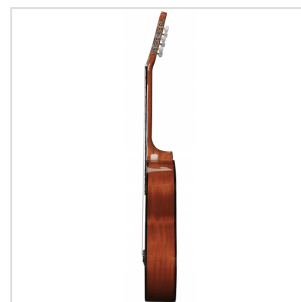

## ESTUDIO SOLIDA 44AG 4/4 CLASSIC GUITAR WITH SOLID SPRUCE TOP - GLOSSY

---

Toledo **ESTUDIO SOLIDA** represents a step forward from its little sister ESTUDIO ST thanks to the use of **solid spruce** or **solid cedar** top. The resonance of the solid spruce and cedar is matched by the **build quality**, the choice of **rosewood** for the bridge and fingerboard and the general **set-up**, resulting in an instrument that is destined to stand out firmly in its segment. Available in glossy or satin finish.

# 4/4 CLASSIC GUITAR WITH SOLID SPRUCE TOP - GLOSSY

### KEY FEATURES

Top: solid spruce

Back & sides: mahogany

Neck: okoume

Fretboard: rosewood

Bridge: rosewood

Binding: black ABS

Finish: Natural Glossy

### SPECIFICATIONS

<b>Size</b>	4/4 (39")
-------------	-----------

<b>Scale</b>	650 mm
--------------	--------

<b>Nut width</b>	52 mm
------------------	-------