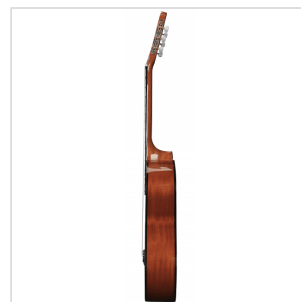

## ESTUDIO SOLIDA 44AG 4/4 CLASSIC GUITAR WITH SOLID SPRUCE TOP - GLOSSY

---

Toledo **ESTUDIO SOLIDA** represents a step forward from its little sister ESTUDIO ST thanks to the use of **solid spruce** or **solid cedar** top. The resonance of the solid spruce and cedar is matched by the **build quality**, the choice of **rosewood** for the bridge and fingerboard and the general **set-up**, resulting in an instrument that is destined to stand out firmly in its segment. Available in glossy or satin finish.

# 4/4 CLASSIC GUITAR WITH SOLID SPRUCE TOP - GLOSSY

### KEY FEATURES

Top: solid spruce

Back & sides: mahogany

Neck: okoume

Fretboard: rosewood

Bridge: rosewood

Binding: black ABS

Finish: Natural Glossy

### SPECIFICATIONS

**Size** 4/4 (39")

**Scale** 650 mm

**Nut width** 52 mm