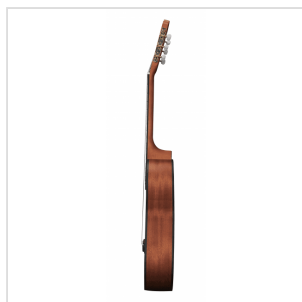

ESTUDIO ST 34AS**3/4 CLASSIC GUITAR WITH SPRUCE TOP - SATIN**

The Toledo **ESTUDIO ST** classical guitars are designed both for the beginner who wants more than just an entry level, and for the intermediate guitarist who needs a valuable companion on his or her journey into the world of music. The **build quality**, the choice of **rosewood** for the bridge and fretboard and the general **set-up** place it in a privileged position in its market segment. Available in glossy or satin finish and in different sizes.

ESTUDIO ST 34AS

3/4 CLASSIC GUITAR WITH SPRUCE TOP - SATIN

PRODUCT DETAILS

KEY FEATURES

Top: spruce

Back & sides: mahogany

Neck: okoume

Fretboard: rosewood

Bridge: rosewood

Binding: black ABS

Finish: Natural Satin open pore

SPECIFICATIONS

Size	3/4 (36")
-------------	-----------

Scale	590 mm
--------------	--------

Nut width	45 mm
------------------	-------