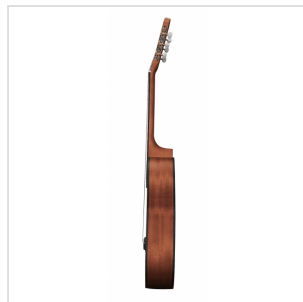

ESTUDIO ST 34AS 3/4 CLASSIC GUITAR WITH SPRUCE TOP - SATIN

The Toledo **ESTUDIO ST** classical guitars are designed both for the beginner who wants more than just an entry level, and for the intermediate guitarist who needs a valuable companion on his or her journey into the world of music. The **build quality**, the choice of **rosewood** for the bridge and fretboard and the general **set-up** place it in a privileged position in its market segment. Available in glossy or satin finish and in different sizes.

ESTUDIO ST 34AS

3/4 CLASSIC GUITAR WITH SPRUCE TOP - SATIN**PRODUCT DETAILS****KEY FEATURES**

Top: spruce

Back & sides: mahogany

Neck: okoume

Fretboard: rosewood

Bridge: rosewood

Binding: black ABS

Finish: Natural Satin open pore

SPECIFICATIONS

Size	3/4 (36")
Scale	590 mm
Nut width	45 mm