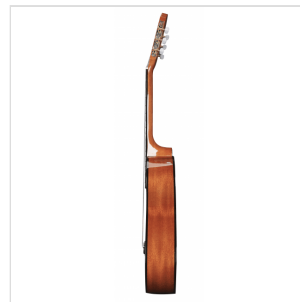

ESTUDIO ST 34AG

3/4 CLASSIC GUITAR WITH SPRUCE TOP - GLOSSY

The Toledo **ESTUDIO ST** classical guitars are designed both for the beginner who wants more than just an entry level, and for the intermediate guitarist who needs a valuable companion on his or her journey into the world of music. The **build quality**, the choice of **rosewood** for the bridge and fretboard and the general **set-up** place it in a privileged position in its market segment. Available in glossy or satin finish and in different sizes.

ESTUDIO ST 34AG

3/4 CLASSIC GUITAR WITH SPRUCE TOP - GLOSSY

PRODUCT DETAILS

KEY FEATURES

Top: spruce

Back & sides: mahogany

Neck: okoume

Fretboard: rosewood

Bridge: rosewood

Binding: black ABS

Finish: Natural Glossy

SPECIFICATIONS

Size	3/4 (36")
-------------	-----------

Scale	590 mm
--------------	--------

Nut width	45 mm
------------------	-------