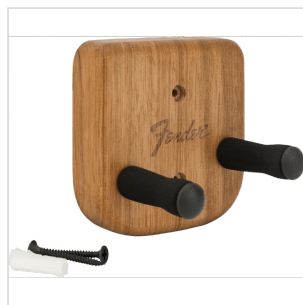

0990804122

LEVEL-UP™ STRAT® WALL HANGER

Showcase your Stratocaster® with the Level-Up™ Wall Hanger. Crafted from mahogany-finished wood, this uniquely shaped hanger features offset dowels to securely suspend your guitar. Designed to ensure straight hanging, the offset dowels are positioned precisely to the shape of your guitar's headstock. This distinctive fixed dowel design also allows your instrument to sit closer to the wall than standard yoke hangers, offering the illusion of floating suspension to seamlessly integrate into your space. The hangers also feature a pick holder slit on top for added convenience.

0990804122

LEVEL-UP™ STRAT® WALL HANGER

PRODUCT DETAILS

KEY FEATURES

Optimized for Stratocaster® headstock shapes

Fixed EVA padded dowels with offset placement to ensure straight hanging

Crafted from maple wood in a rich mahogany finish

Includes all mounting hardware

Material: wood

Color: mahogany

Please note there may be slight variation, including texture and grain differences, from sample photo due to the nature of real wood used

DISCLAIMER: Tested and determined safe for standard polyurethane finishes.