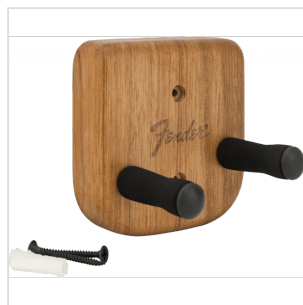

## LEVEL-UP™ STRAT® WALL HANGER

Showcase your Stratocaster® with the Level-Up™ Wall Hanger. Crafted from mahogany-finished wood, this uniquely shaped hanger features offset dowels to securely suspend your guitar. Designed to ensure straight hanging, the offset dowels are positioned precisely to the shape of your guitar's headstock. This distinctive fixed dowel design also allows your instrument to sit closer to the wall than standard yoke hangers, offering the illusion of floating suspension to seamlessly integrate into your space. The hangers also feature a pick holder slit on top for added convenience.

### KEY FEATURES

Optimized for Stratocaster® headstock shapes

Fixed EVA padded dowels with offset placement to ensure straight hanging

Crafted from maple wood in a rich mahogany finish

Includes all mounting hardware