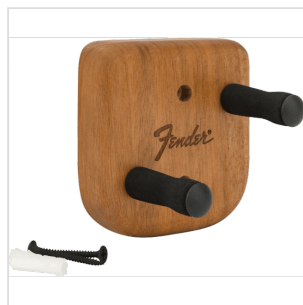

0990804121

LEVEL-UP™ TELE® WALL HANGER

Showcase your Telecaster® with the Level-Up™ Wall Hanger. Crafted from mahogany-finished wood, this uniquely shaped hanger features offset dowels to securely suspend your guitar. Designed to ensure straight hanging, the offset dowels are positioned precisely to the shape of your guitar's headstock. This distinctive fixed dowel design also allows your instrument to sit closer to the wall than standard yoke hangers, offering the illusion of floating suspension to seamlessly integrate into your space. The hangers also feature a pick holder slit on top for added convenience.

0990804121

LEVEL-UP™ TELE® WALL HANGER

PRODUCT DETAILS

KEY FEATURES

Optimized for Tele® headstock shapes

Fixed EVA padded dowels with offset placement to ensure straight hanging

Crafted from maple wood in a rich mahogany finish

Includes all mounting hardware

Material: wood

Color: mahogany

Please note there may be slight variation, including texture and grain differences, from sample photo due to the nature of real wood used

DISCLAIMER: Tested and determined safe for standard polyurethane finishes.