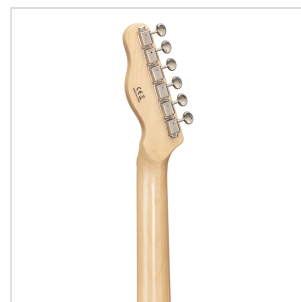

## TWANGER-VINTAGE PRO-M BK CUTAWAY ELECTRIC GUITAR WITH 1 SINGLE COIL AND 1 LIPSTICK PICKUP (EQUIPPED BY WILKINSON®)

TWANGER VINTAGE PRO series is conceived to catch the purest 'twang' wrapped in a true Vintage vibe. Featuring a solid alder body and equipped with Original Wilkinson® bridge/pickups and hi-quality made in Taiwan tuners, TWANGER VINTAGE PRO proudly brings you great value, look and feeling.

Available in maple/rosewood fretboard version and in several vintage finishes.

# TWANGER-VINTAGE PRO-M BK CUTAWAY ELECTRIC GUITAR WITH 1 SINGLE COIL AND 1 LIPSTICK PICKUP (EQUIPPED BY WILKINSON®)

---

### KEY FEATURES

Body: alder

Neck: glossy maple

Tastiera: glossy maple

Frets: 21

Hi quality Vintage machine heads made in Taiwan (chrome)

Original Wilkinson® Vintage bridge (3 saddles)

Original Wilkinson® Pick ups: 1 single coil + 1 lipstick