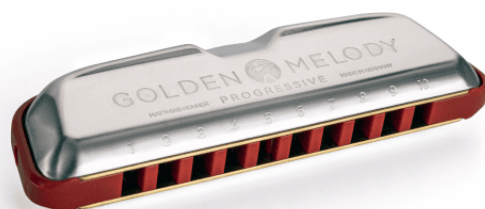

M542036X

GOLDEN MELODY PROGRESSIVE HARMONICA TUNING D >RE

The new GOLD standard in sound and design

The Golden Melody Progressive, HOHNER's only professional diatonic model tuned to equal temperament, has undergone a radical redesign to improve handling, stability and airtightness. While retaining the warm tone which has made it a favorite of single note melody players in many different styles, the new Golden Melody Progressive offers a fuller, more powerful sound, combined with optimal playing comfort. And it looks great too!

M542036X

GOLDEN MELODY PROGRESSIVE HARMONICA TUNING D >RE

PRODUCT DETAILS

KEY FEATURES

Diatonic

Tuning D >Re

Moulded plastic comb and red body

20 Classic reeds

0.9 mm Brass Reds

Replacement reed plates available

10,7 cm Length