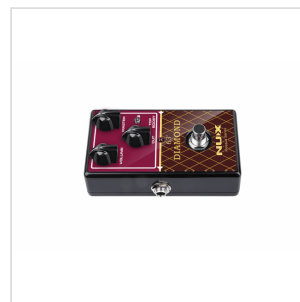

DIAMOND OVERDRIVE NRO-6 OVERDRIVE STOMPBOX

The 63' Diamond from reissue series is a revival of the beloved VOX AC-30.

The Volume and Master knobs take you back to the golden age of rock n roll and includes a Top Boost toggle to give you that extra high end that the AC series is known for. It's pure retro in a pedal.

DIAMOND OVERDRIVE NRO-6 OVERDRIVE STOMPBOX

PRODUCT DETAILS

KEY FEATURES

VOX AC-30 preamp

Classic knob and panel design

Top boost toggle

True bypass hardware switching

SPECIFICATIONS