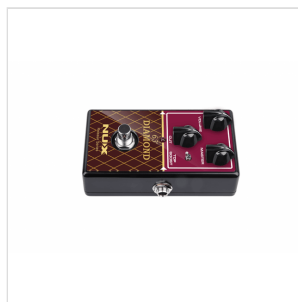

DIAMOND OVERDRIVE NRO-6 OVERDRIVE STOMPBOX

The 63' Diamond from reissue series is a revival of the beloved VOX AC-30.

The Volume and Master knobs take you back to the golden age of rock n roll and includes a Top Boost toggle to give you that extra high end that the AC series is known for. It's pure retro in a pedal.

DIAMOND OVERDRIVE NRO-6 OVERDRIVE STOMPBOX

PRODUCT DETAILS

KEY FEATURES

VOX AC-30 preamp

Classic knob and panel design

Top boost toggle

True bypass hardware switching

SPECIFICATIONS