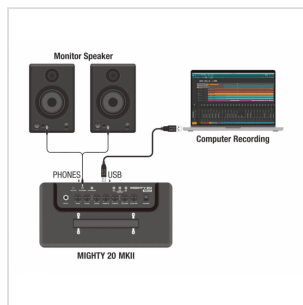

MIGHTY 20MKII COMPACT GUITAR COMBO MODELER 20W

Born from the legacy of the acclaimed MIGHTY 20 BT, the NUX MIGHTY 20 MKII marks a significant evolution in sonic capability. Seamlessly transitioning from the intimate confines of bedroom practice to the grandeur of commanding center stage performances, the MIGHTY 20 MKII ensures a dynamic and versatile sonic experience at every turn.

With a focus on quality and power, this amplifier embodies a new era in musical expression, delivering a seamless and unparalleled journey for musicians ready to elevate their craft.