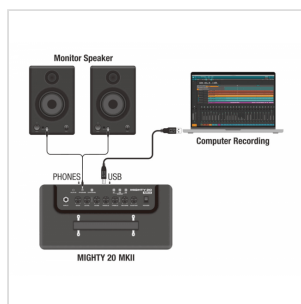

MIGHTY 20MKII COMPACT GUITAR COMBO MODELER 20W

Born from the legacy of the acclaimed MIGHTY 20 BT, the NUX MIGHTY 20 MKII marks a significant evolution in sonic capability. Seamlessly transitioning from the intimate confines of bedroom practice to the grandeur of commanding center stage performances, the MIGHTY 20 MKII ensures a dynamic and versatile sonic experience at every turn.

With a focus on quality and power, this amplifier embodies a new era in musical expression, delivering a seamless and unparalleled journey for musicians ready to elevate their craft.