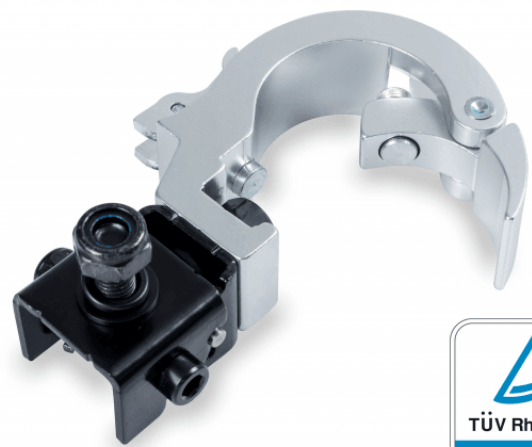

CLFA-50100S

**ALUMINIUM FOLDING CLAMP 48-50 MM AUTOMATIC
RELEASE 100 KG**

Folding Clamp for trusses with sections between 48 and 50 mm. Quick release Maximum load 100 kg.

CLFA-50100S

ALUMINIUM FOLDING CLAMP 48-50 MM AUTOMATIC RELEASE 100 KG

PRODUCT DETAILS

KEY FEATURES

SPECIFICATIONS

Safe working load	100 kg
Fit tube Dimeter	Ø38-60 mm
Material	Aluminum
Surface Treatment	Polishing
Color	Alluminium
Quick Release	Yes
Folding Clamp	Yes
TUV Certified	Yes