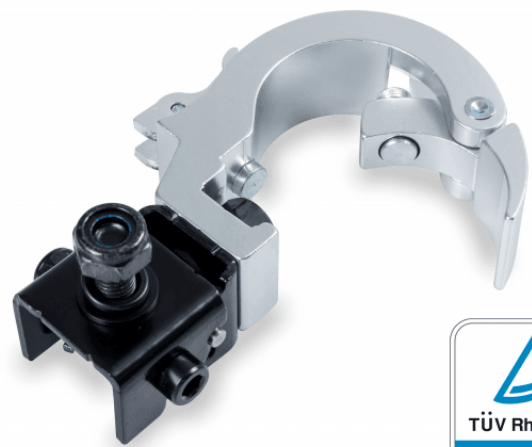

CLFA-50100S

**ALUMINIUM FOLDING CLAMP 48-50 MM AUTOMATIC  
RELEASE 100 KG**

Folding Clamp for trusses with sections between 48 and 50 mm. Quick release Maximum load 100 kg.

CLFA-50100S

# ALUMINIUM FOLDING CLAMP 48-50 MM AUTOMATIC RELEASE 100 KG

### SPECIFICATIONS

Safe working load	100 kg
Fit tube Dimeter	Ø38-60 mm
Material	Aluminum
Surface Treatment	Polishing
Color	Alluminium
Quick Release	Yes
Folding Clamp	Yes
TUV Certified	Yes