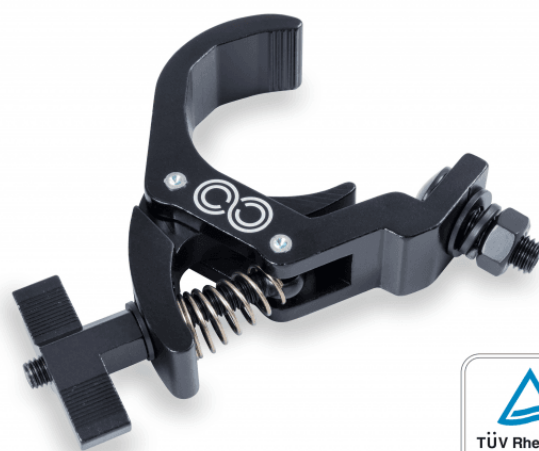

CLCR- 6080B

**BLACK ALUMINIUM QUICK RELEASE CLAMP 38 - 60 MM
80 KG**

Clamp for trusses with sections between 38 and 60 mm. Quick release Maximum load 80 kg. Black

CLCR- 6080B

BLACK ALUMINIUM QUICK RELEASE CLAMP 38 - 60 MM 80 KG

PRODUCT DETAILS

KEY FEATURES

SPECIFICATIONS

Safe working load	80 kg
Fit tube Dimeter	Ø38-60 mm
Material	Aluminum
Surface Treatment	Polishing
Color	Black
Quick Release	Yes
TUV Certified	Yes