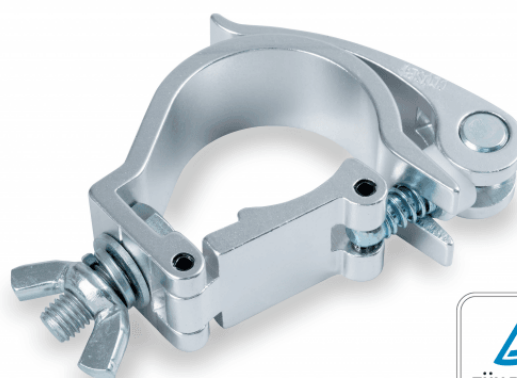

CLCR-50100S

**ALUMINIUM RAPID FIX CLAMP 48-50 MM AUTOMATIC
RELEASE 100 KG**

Rapid Fix Clamp for trusses with sections between 48 and 50 mm. Maximum load 100 kg.

CLCR-50100S

ALUMINIUM RAPID FIX CLAMP 48-50 MM AUTOMATIC RELEASE 100 KG

PRODUCT DETAILS

KEY FEATURES

SPECIFICATIONS

Safe working load	100 kg
Fit tube Dimeter	Ø38-60 mm
Material	Aluminum
Surface Treatment	Polishing
Color	Alluminium
Rapid Fix	Yes
TUV Certified	Yes