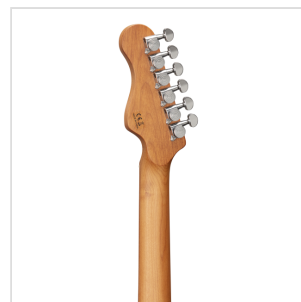

RIDER-DELUXE-M TGRD**DOUBLE CUTAWAY ELECTRIC GUITAR WITH 2 SINGLE COILS + SPLITTABLE HUMBUCKER AND SELF-LOCKING TUNERS (WILKINSON EQUIPPED, ROASTED MAPLE NECK+FRETBOARD, FLAMED TOP)**

RIDER DELUXE: an incredible series gathering the alder sonic feature enriched by a flamed maple top, the stunning look and feel of roasted maple, the original Wilkinson pick ups/bridge, the hi-quality made in Taiwan self locking machines heads.

RIDER-DELUXE-M TGRD

DOUBLE CUTAWAY ELECTRIC GUITAR WITH 2 SINGLE COILS + SPLITTABLE HUMBUCKER AND SELF-LOCKING TUNERS (WILKINSON EQUIPPED, ROASTED MAPLE NECK+FRETBOARD, FLAMED TOP)

HIGHLIGHTS

FLAMED MAPLE TOP & ALDER BODY

All the beauty and the brightness of a flamed maple top over the iconic alder body.

ROASTED MAPLE NECK AND FRETBOARD

Look, touch and feel the roasted maple under your fingers.

RIDER-DELUXE-M TGRD

DOUBLE CUTAWAY ELECTRIC GUITAR WITH 2 SINGLE COILS + SPLITTABLE HUMBUCKER AND SELF-LOCKING TUNERS (WILKINSON EQUIPPED, ROASTED MAPLE NECK+FRETBOARD, FLAMED TOP)

PRODUCT DETAILS

KEY FEATURES

Body: alder

Top: flamed maple

Neck and Fretboard: satin roasted maple

Frets: 22 (perloid)

Machine heads: self-locking chrome made in Taiwan

Bridge: Wilkinson vintage tremolo