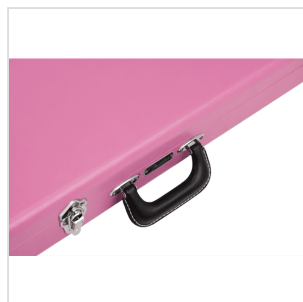

0996106370

JOE STRUMMER STRAT/TELE CASE, PINK LEOPARD

Punk poet, musician and composer, Joe Strummer spent his life smashing musical and cultural boundaries both as the singer of The Clash and as a solo artist. Celebrate Joe Strummer's unparalleled style and substance with his signature guitar case for Tele® and Strat® models. Featuring a bold pink tolex exterior, this 3-ply hardshell wood case boasts a vinyl wrapped steel carry handle and draw latches in addition to triple-plated silver hardware throughout the case. The striking leopard print interior is crafted from soft crushed acrylic plush interior lining while a spacious accessory compartment offers plenty of room for accessories. This one-of-a-kind signature case also includes a hidden compartment under the accessories door that holds a treasured piece of Joe Strummer's illustrious career inside.

0996106370

JOE STRUMMER STRAT/TELE CASE, PINK LEOPARD

PRODUCT DETAILS

KEY FEATURES

Pink vinyl wrapped 3-ply hardshell wood case

8mm sides and 5mm top and bottom

Black vinyl wrapped steel core carry handle

Soft crushed acrylic plush interior lining in leopard print

Large accessory storage compartment with lid

Steel draw latches; 1 locking latch with key set

Fits most right-handed Stratocasters and Telecasters

Color: pink