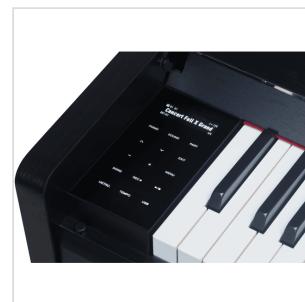

# UPRIGHT DIGITAL PIANO UP605

The UP605 is one of the flagship models of Medeli's digital upright pianos and uses the latest generation sound bank with modeling of acoustic piano effects.

The UP605 digital piano is equipped with the latest 3-sensor wooden keyboard (G3PW) developed by Medeli, which pays maximum attention to every detail to recreate the nuances of a grand piano.

It is also equipped with a very precise linear damping pedal which allows you to offer high-level playing experiences on the piano.

The UP605 digital piano offers 40 high-quality sounds and 420 piano songs, as well as powerful features such as USB flash drives, Bluetooth 5.0 MIDI and AUDIO, USB audio and many other functions.

A refined OLED display together with a "Touch" control panel, complete an elegant and modern design of the UP605 upright digital piano.

UP605