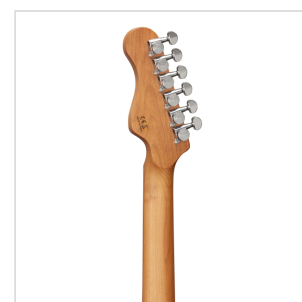

RIDER-DELUXE-M ACSB

DOUBLE CUTAWAY ELECTRIC GUITAR WITH 2 SINGLE COILS + SPLITTABLE HUMBUCKER AND SELF-LOCKING TUNERS (WILKINSON EQUIPPED, ROASTED MAPLE NECK+FRETBOARD, FLAMED TOP)

RIDER DELUXE: an incredible series gathering the alder sonic feature enriched by a flamed maple top, the stunning look and feel of roasted maple, the original Wilkinson pick ups/bridge, the hi-quality made in Taiwan self locking machines heads.

RIDER-DELUXE-M ACSB

DOUBLE CUTAWAY ELECTRIC GUITAR WITH 2 SINGLE COILS + SPLITTABLE HUMBUCKER AND SELF-LOCKING TUNERS (WILKINSON EQUIPPED, ROASTED MAPLE NECK+FRETBOARD, FLAMED TOP)

HIGHLIGHTS

FLAMED MAPLE TOP & ALDER BODY

All the beauty and the brightness of a flamed maple top over the iconic alder body.

ROASTED MAPLE NECK AND FRETBOARD

Look, touch and feel the roasted maple under your fingers.

RIDER-DELUXE-M ACSB

DOUBLE CUTAWAY ELECTRIC GUITAR WITH 2 SINGLE COILS + SPLITTABLE HUMBUCKER AND SELF-LOCKING TUNERS (WILKINSON EQUIPPED, ROASTED MAPLE NECK+FRETBOARD, FLAMED TOP)

PRODUCT DETAILS

KEY FEATURES

Body: alder

Top: flamed maple

Neck and Fretboard: satin roasted maple

Frets: 22 (perloid)

Machine heads: self-locking chrome made in Taiwan

Bridge: Wilkinson vintage tremolo