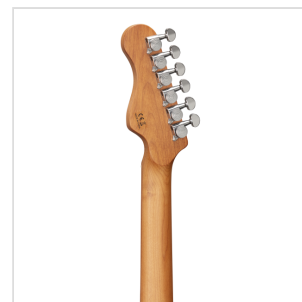

RIDER-DELUXE-M ACSB

DOUBLE CUTAWAY ELECTRIC GUITAR WITH 2 SINGLE COILS + SPLITTABLE HUMBUCKER AND SELF-LOCKING TUNERS (WILKINSON EQUIPPED, ROASTED MAPLE NECK+FRETBOARD, FLAMED TOP)

RIDER DELUXE: an incredible series gathering the alder sonic feature enriched by a flamed maple top, the stunning look and feel of roasted maple, the original Wilkinson pick ups/bridge, the hi-quality made in Taiwan self locking machines heads.

RIDER-DELUXE-M ACSB

DOUBLE CUTAWAY ELECTRIC GUITAR WITH 2 SINGLE COILS + SPLITTABLE HUMBUCKER AND SELF-LOCKING TUNERS (WILKINSON EQUIPPED, ROASTED MAPLE NECK+FRETBOARD, FLAMED TOP)

HIGHLIGHTS

FLAMED MAPLE TOP & ALDER BODY

All the beauty and the brightness of a flamed maple top over the iconic alder body.

ROASTED MAPLE NECK AND FRETBOARD

Look, touch and feel the roasted maple under your fingers.

RIDER-DELUXE-M ACSB

DOUBLE CUTAWAY ELECTRIC GUITAR WITH 2 SINGLE COILS + SPLITTABLE HUMBUCKER AND SELF-LOCKING TUNERS (WILKINSON EQUIPPED, ROASTED MAPLE NECK+FRETBOARD, FLAMED TOP)

PRODUCT DETAILS

KEY FEATURES

Body: alder

Top: flamed maple

Neck and Fretboard: satin roasted maple

Frets: 22 (perloid)

Machine heads: self-locking chrome made in Taiwan

Bridge: Wilkinson vintage tremolo