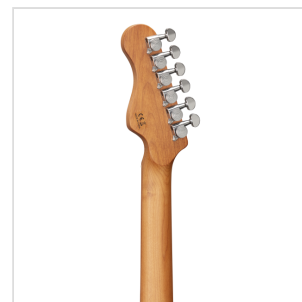

RIDER-DELUXE-M TRBK**DOUBLE CUTAWAY ELECTRIC GUITAR WITH 2 SINGLE COILS + SPLITTABLE HUMBUCKER AND SELF-LOCKING TUNERS (WILKINSON EQUIPPED, ROASTED MAPLE NECK+FRETBOARD, FLAMED TOP)**

RIDER DELUXE: an incredible series gathering the alder sonic feature enriched by a flamed maple top, the stunning look and feel of roasted maple, the original Wilkinson pick ups/bridge, the hi-quality made in Taiwan self locking machines heads.

RIDER-DELUXE-M TRBK

DOUBLE CUTAWAY ELECTRIC GUITAR WITH 2 SINGLE COILS + SPLITTABLE HUMBUCKER AND SELF-LOCKING TUNERS (WILKINSON EQUIPPED, ROASTED MAPLE NECK+FRETBOARD, FLAMED TOP)

HIGHLIGHTS

EQUIPPED BY WILKINSON®

DOUBLE CUTAWAY ELECTRIC GUITAR WITH 2 SINGLE COILS + SPLITTABLE HUMBUCKER AND SELF-LOCKING TUNERS (WILKINSON EQUIPPED, ROASTED MAPLE NECK+FRETBOARD, FLAMED TOP)

All the beauty and the brightness of a flamed maple top over the iconic alder body.

PRODUCT DETAILS

KEY FEATURES

Body: alder

Top: flamed maple

Neck and Fretboard: satin roasted maple

Frets: 22 (perloid)

Machine heads: self-locking chrome made in Taiwan

Bridge: Wilkinson vintage tremolo