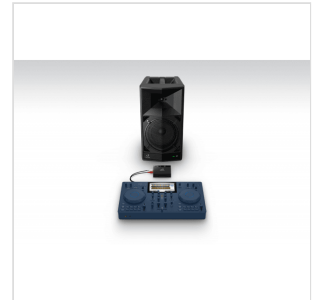

OMNIS-DUO PORTABLE ALL-IN-ONE DJ SYSTEM

HIGHLIGHTS

PORTABILITY AND PLAYABILITY: TURN ANY LOCATION INTO A PARTY VENUE INSTANTLY

Easily slide the OMNIS-DUO into a good-sized backpack and carry it anywhere thanks to the compact size, modest weight, and rounded corners of the unit. The system's 2-deck + mixer layout will look familiar to everyone and feel great when you're DJing. And there are 2 modes for the touchscreen – Light and Dark – which you can instantly switch between so you'll always be able to see the displayed information, even in bright outdoor settings.

BLUETOOTH AUDIO INPUT ENABLES THE CROWD TO JOIN IN YOUR SET

Never disappoint a friend again when they request a song. Instead, invite them to connect their phone to the OMNIS-DUO via Bluetooth function and you can drop the track into your set. Thanks to the system's Bluetooth Playback function, you'll have control of the audio on the deck. You can adjust the volume and EQ, apply effects to the sound, change the tempo, use Hot Cues, and scratch, just like you would with tracks loaded from a USB stick or SD card. With the OMNIS-DUO and Bluetooth audio input, you can enjoy collaborating with friends and expand your musical experiences.