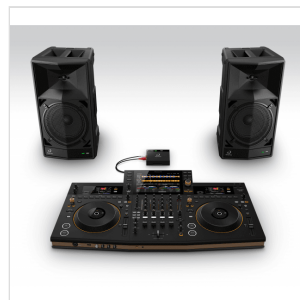

WAVE-EIGHT 8" PORTABLE DJ SPEAKER WITH SONICLINK

Bring the Vibe

Ultra-low-latency wireless connection, professional sound quality, effortless setup, built-in battery, and waterproof design for partying and DJing anywhere.

WAVE-EIGHT
8" PORTABLE DJ SPEAKER WITH SONICLINK

WAVE-EIGHT 8" PORTABLE DJ SPEAKER WITH SONICLINK

HIGHLIGHTS

FASTER AND EASIER

Cable-free DJing without sound delays is now possible with the WAVE-EIGHT thanks to SonicLink. This new ultra-low-latency technology wirelessly transmits audio much faster than a Bluetooth connection so only a fraction of a second passes between pressing play on the decks and hearing the track through the speakers, which lets you mix without missing a beat.

Take the included transmitter out of its storage compartment on the WAVE-EIGHT and connect it to your DJ gear, and you can instantly create a wireless connection, enabling you to throw a DJ party anywhere you want. And if you combine the WAVE-EIGHT with the new OMNIS-DUO portable all-in-one DJ system, which features battery power, you can play cable-free for total freedom.

PROFESSIONAL SOUND WITH EFFORTLESS SETUP

With a highly efficient Class D amplifier, a newly developed 8-inch driver, and a Vortex Bass Accelerator which delivers clear and powerful bass, the WAVE-EIGHT will bring the vibes and the punch to your party's sound, even in outdoor settings. To cover larger events and spaces, you can easily add more units to your setup with the SonicLink connection: e.g., using 2 speakers in stereo for an expansive experience, or with a third added as a dedicated subwoofer for a club-like heavy bass sound. There are even several modes you can change between with a single switch to create the type of sound you need, including Mono, Stereo, and Subwoofer mode.