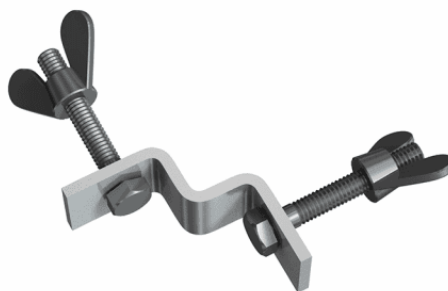

CL-CRNJNC HANDRAIL CORNER JUNCTION

Steel corner connector for stage handrails.

PRODUCT DETAILS

KEY FEATURES

Corner connector for stage handrails.

Costruito in acciaio.

SPECIFICATIONS

Dimension (WxDxH)	135 x 30 x 135 mm
--------------------------	-------------------

Weight	0,44 Kg
---------------	---------