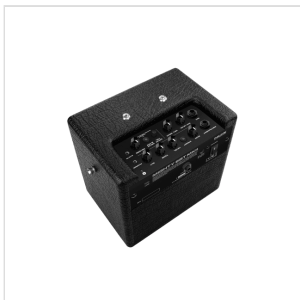

MIGHTY 8BT MKII PORTABLE COMBO FOR GUITAR AND BASS

The MIGHTY 8BT MKII is a **portable combo** providing a variety of effects for electric guitar and bass guitar including **amp modeling** and **cabinet IRs**. It also comes with acoustic amp modeling and acoustic IRs to let you simulate acoustic guitar tones.

There's even an additional channel on the amp to plug in a **dynamic mic**, making it a great solution for live performances.

The MIGHTY 8BT MKII includes a **6.5" FRFR speaker** with IR technology, offering you limitless tonal possibilities. By using **8 x AA batteries**, this portable amp will let you busk anywhere for up to 8 hours.

Editing and saving your presets can be done in the studio or on the go with the Mighty Amp App for your smart device (iOS/Android) or Mighty Editor™ software (Mac/PC). And you can even load 3rd party IRs through the Mighty Editor™ edit software to expand your tone.