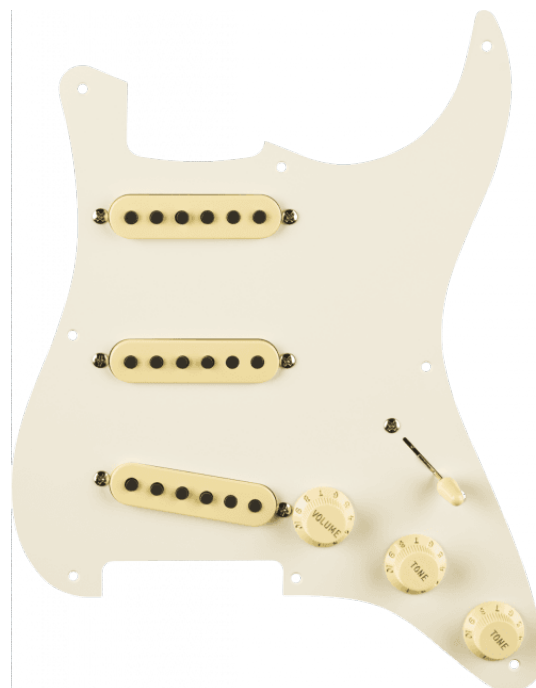

0992248506

PRE-WIRED STRAT® PICKGUARD, ERIC JOHNSON SIGNATURE, PARCHMENT 8 HOLE PG

Customize your tone with the Pre-Wired Stratocaster pickguards. Made with premium components in the same factory as our iconic guitars, this drop-in pickguard is easy to install. Simply remove your old guard, solder the output jack and ground wires, screw in the new guard and you're ready to rock with pure Fender sound.

With slightly hotter output than typical vintage pickups and a powerful combination of magnets, these sonically potent and highly dynamic pickups produce the perfect balance of clean, dirty rhythm and lead tones to satisfy all level of players, through any amplifier. The neck pickup is based on a '54 Strat pickup with oversized alnico 3 magnets. The middle pickup, based on a '63 Strat pickup, uses specially treated alnico magnets and is reverse wound to cancel hum when used with the neck or bridge pickup. The bridge pickup uses alnico 5 magnets and is specially voiced to be hotter without sacrificing that sweet top end sparkle.

Alnico 5 magnets in bridge and middle pickups

Reverse-wound middle pickup to eliminate hum

Color: Parchment

Instrument type: Stratocaster®

SPECIFICATIONS

Pickguard 3-Ply Parchment

Pickguard ply 3-Ply

Pickup cover Aged White

Control knobs Aged White

Switch tip Aged White

Hardware finish Chrome

Mounting type 8-Hole

Bridge Pickup Custom Eric Johnson Signature Stratocaster® Bridge Pickup

Middle Pickup Custom Eric Johnson Signature Stratocaster® RWRP Middle Pickup