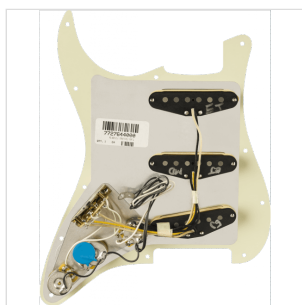

## PRE-WIRED STRAT® PICKGUARD, ERIC JOHNSON SIGNATURE, MINT GREEN 11 HOLE PG

Customize your tone with the Pre-Wired Stratocaster pickguards. Made with premium components in the same factory as our iconic guitars, this drop-in pickguard is easy to install. Simply remove your old guard, solder the output jack and ground wires, screw in the new guard and you're ready to rock with pure Fender sound.

With slightly hotter output than typical vintage pickups and a powerful combination of magnets, these sonically potent and highly dynamic pickups produce the perfect balance of clean, dirty rhythm and lead tones to satisfy all level of players, through any amplifier. The neck pickup is based on a '54 Strat pickup with oversized alnico 3 magnets. The middle pickup, based on a '63 Strat pickup, uses specially treated alnico magnets and is reverse wound to cancel hum when used with the neck or bridge pickup. The bridge pickup uses alnico 5 magnets and is specially voiced to be hotter without sacrificing that sweet top end sparkle.

### KEY FEATURES

Hotter output bridge pickup

Highly dynamic, balanced output

Oversize alnico 3 magnets in neck pickup

Alnico 5 magnets in bridge and middle pickups

Reverse-wound middle pickup to eliminate hum

# PRE-WIRED STRAT® PICKGUARD, ERIC JOHNSON SIGNATURE, MINT GREEN 11 HOLE PG

<b>Pickup configuration</b>	SSS
<b>Lead wire</b>	Cloth-covered
<b>Magnet type</b>	Custom Eric Johnson Signature Stratocaster® Neck Pickup
<b>Magnet wire</b>	Formvar-coated
<b>Pole pieces</b>	Staggered
<b>Bobbin material</b>	Fiber
<b>Controls</b>	Master Volume, Tone 1. (Neck Pickup), Tone 2. (Bridge/Middle Pickup)
<b>Output</b>	Vintage
<b>DC Resistance</b>	Neck
<b>Inductance</b>	Neck/Middle
<b>Potentiometers</b>	CTS 250K