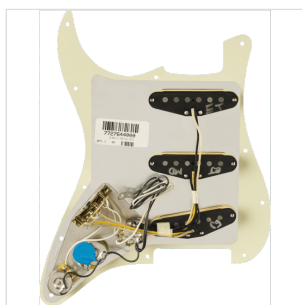

0992248508

PRE-WIRED STRAT® PICKGUARD, ERIC JOHNSON SIGNATURE, MINT GREEN 11 HOLE PG

Customize your tone with the Pre-Wired Stratocaster pickguards. Made with premium components in the same factory as our iconic guitars, this drop-in pickguard is easy to install. Simply remove your old guard, solder the output jack and ground wires, screw in the new guard and you're ready to rock with pure Fender sound.

With slightly hotter output than typical vintage pickups and a powerful combination of magnets, these sonically potent and highly dynamic pickups produce the perfect balance of clean, dirty rhythm and lead tones to satisfy all level of players, through any amplifier. The neck pickup is based on a '54 Strat pickup with oversized alnico 3 magnets. The middle pickup, based on a '63 Strat pickup, uses specially treated alnico magnets and is reverse wound to cancel hum when used with the neck or bridge pickup. The bridge pickup uses alnico 5 magnets and is specially voiced to be hotter without sacrificing that sweet top end sparkle.

Alnico 5 magnets in bridge and middle pickups

Reverse-wound middle pickup to eliminate hum

Color: Mint Green

Instrument type: Stratocaster®

SPECIFICATIONS

Pickguard 3-Ply Mint Green

Pickguard ply 3-Ply

Pickup cover Aged White

Control knobs Aged White

Switch tip Aged White

Hardware finish Chrome

Mounting type 11-Hole Modern

Bridge Pickup Custom Eric Johnson Signature Stratocaster® Bridge Pickup

Middle Pickup Custom Eric Johnson Signature Stratocaster® RWRP Middle Pickup