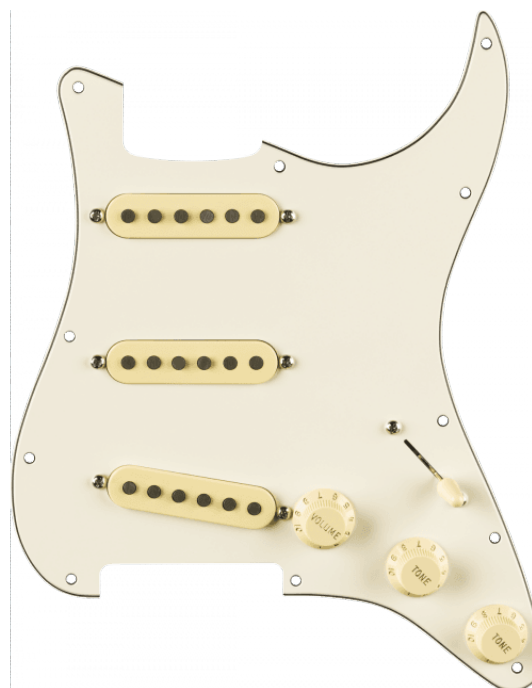

## PRE-WIRED STRAT® PICKGUARD, ERIC JOHNSON SIGNATURE, PARCHMENT 11 HOLE PG

Customize your tone with the Pre-Wired Stratocaster pickguards. Made with premium components in the same factory as our iconic guitars, this drop-in pickguard is easy to install. Simply remove your old guard, solder the output jack and ground wires, screw in the new guard and you're ready to rock with pure Fender sound.

With slightly hotter output than typical vintage pickups and a powerful combination of magnets, these sonically potent and highly dynamic pickups produce the perfect balance of clean, dirty rhythm and lead tones to satisfy all level of players, through any amplifier. The neck pickup is based on a '54 Strat pickup with oversized alnico 3 magnets. The middle pickup, based on a '63 Strat pickup, uses specially treated alnico magnets and is reverse wound to cancel hum when used with the neck or bridge pickup. The bridge pickup uses alnico 5 magnets and is specially voiced to be hotter without sacrificing that sweet top end sparkle.

### KEY FEATURES

Hotter output bridge pickup

Highly dynamic, balanced output

Oversize alnico 3 magnets in neck pickup

Alnico 5 magnets in bridge and middle pickups

Reverse-wound middle pickup to eliminate hum