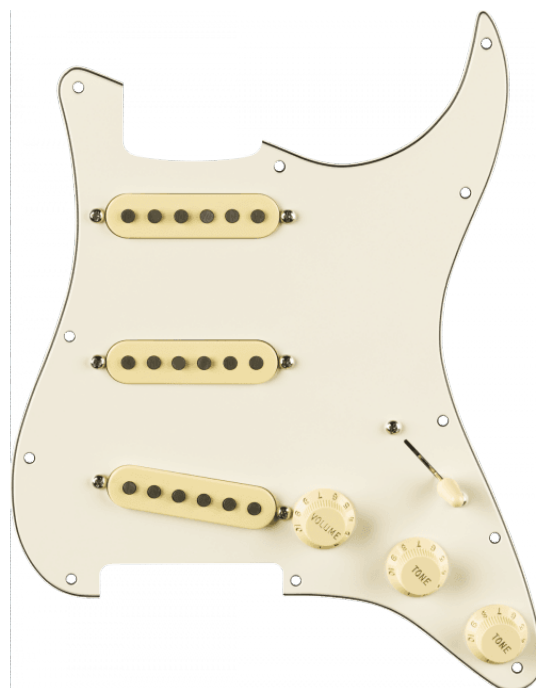

## PRE-WIRED STRAT® PICKGUARD, ERIC JOHNSON SIGNATURE, PARCHMENT 11 HOLE PG

Customize your tone with the Pre-Wired Stratocaster pickguards. Made with premium components in the same factory as our iconic guitars, this drop-in pickguard is easy to install. Simply remove your old guard, solder the output jack and ground wires, screw in the new guard and you're ready to rock with pure Fender sound.

With slightly hotter output than typical vintage pickups and a powerful combination of magnets, these sonically potent and highly dynamic pickups produce the perfect balance of clean, dirty rhythm and lead tones to satisfy all level of players, through any amplifier. The neck pickup is based on a '54 Strat pickup with oversized alnico 3 magnets. The middle pickup, based on a '63 Strat pickup, uses specially treated alnico magnets and is reverse wound to cancel hum when used with the neck or bridge pickup. The bridge pickup uses alnico 5 magnets and is specially voiced to be hotter without sacrificing that sweet top end sparkle.

### KEY FEATURES

Hotter output bridge pickup

Highly dynamic, balanced output

Oversize alnico 3 magnets in neck pickup

Alnico 5 magnets in bridge and middle pickups

Reverse-wound middle pickup to eliminate hum