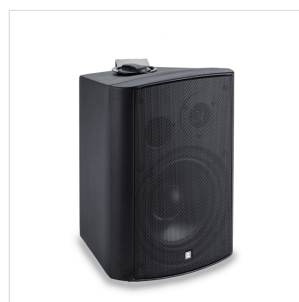

REDY-630BK-SET

WALL-MOUNT 2-WAY ACTIVE+PASSIVE SPEAKER SET - BLACK

The REDY+630SET is the answer to all those small audio amplification needs (small shops, multimedia educational contexts, etc.) where practicality, ease of installation, multi-functionality and compactness need to coexist in perfect harmony.

The system consists of a pair of 2-way ported speakers with 6.5" woofer and 0.5" tweeter. One of the speakers is active and features a 30+30W RMS (100+100W Peak Power) Class-D amplifier and a media player with USB input, Line Stereo input and BT streaming. The other speaker is passive and is connected to the first speaker to create a perfect stereophonic sound system.

The Line Stereo input is equipped with RCA, 1/8" mini jack and Phoenix connectors, allowing connection to a wide range of portable (CD, DVD, Tuner, etc.), multimedia (mobile phones, tablets, etc.) and fixed sources. The system is also equipped with a stereo Link Out and a mono subwoofer output. This allows the REDY-630SET to be expanded to include additional speakers or sound systems.

BT streaming and remote control also allow wireless operation. Use your own BT devices and access your own playlists. It also available the TWS (True Wireless Stereo) function and let the user connect to a second REDY-630SET and use the additional active speaker as Right channel or simply as wireless audio link.