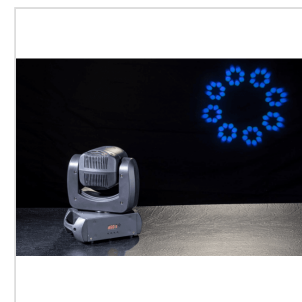

## MOOD L100 BEAM SOUNDSATION LED BEAM MOVING HEAD 100 W MOOD L100 BEAM

**MOOD L100 BEAM** is part of a wider range of SOUNDSATION intelligent LED moving head lights. This lighting is compact, lightweight and very easy to use. It has been designed to meet the demands of more customers. Thanks to the 60W high-brightness white LED, with a lifetime of about 50,000 hours, it is extremely bright and reliable, the 2.5° beam angle, and the gobos wheel with 7 colours. And a lightweight and high-performance spot product to suit various lighting applications. Not only that, but thanks to its 16-bit precision in driving and motion control, it creates strobe effects, precise dimmers and extremely refined positioning. Finally, the multifunctional LED display has been developed to help the user configure the unit, making it easy to use, reliable in performance and versatile in application. A MUST for all lighting professionals.

# MOOD L100 BEAM SOUNDSATION LED BEAM MOVING HEAD 100 W MOOD L100 BEAM

### KEY FEATURES

100W high-brightness white LED with a service life of approximately 50,000 hours

Beam angle of 2.5°

0-100% Electronic dimmer

0-20Hz Strobe effect

7-colour colour wheel

Gobo wheel with 7 gobos

### SPECIFICATIONS

<b>LED</b>	10W high-brightness white, with a service life of approximately 50,000 hours
<b>Beam angle</b>	2.5°
<b>Electronic dimmer</b>	0-100%
<b>Strobe effect</b>	0-20Hz
<b>Colour Wheel</b>	7 colours + White, Rainbow effect and Colour Rotation
<b>Gobo wheel</b>	7 gobos + White, Gobo shake Gobo rotation
<b>Pan/Tilt</b>	540° / 270°
<b>Controls</b>	12CH DMX512, Master/slave, Auto, Sound
<b>Voltage</b>	AC100V-240V - 50/60Hz
<b>Power rating</b>	100W
<b>Power socket</b>	IEC Europlug