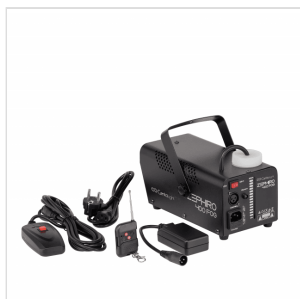

ZEPHIRO FOG 400

COMPACT AND LIGHTWEIGHT FOG MACHINE WITH WIRED AND WIRELESS CONTROLLERS.

ZEPHIRO 400 FOG is a compact and lightweight fog machine, suitable for small sized environments where a fog effect is required to enhance any light show.

ZEPHIRO FOG 400

COMPACT AND LIGHTWEIGHT FOG MACHINE WITH WIRED AND WIRELESS CONTROLLERS.

PRODUCT DETAILS

KEY FEATURES

30m³/Minute Fog output fills up a small sized room quickly.

Continuous fog output after a minimal warm-up time.

Wired Controller to start and stop the fog emission.

Remote controller to start and stop the fog emission without connection cables.

SPECIFICATIONS

Heating Element	400 Watt
Output distance	1-2 meters
Warm-up time	Approximately 3 Minutes
Tank capacity	0,25 Liters
Fog output	30m ³ /Min
Wireless remote controller included	Yes - 433,92 MHz (Max 10 Meters)
Wired remote controller included	Yes (START/STOP Switch)
Mounting bracket included	Yes
Power requirements	220V AC, 50Hz
Internal fuse	10A 250V fast blow 20mm glass
Dimensions	240 x 159,5 x 120 mm
Weight	1,5Kg
Packing Size	265 x 160 x 160 mm

ZEPHIRO FOG 400

COMPACT AND LIGHTWEIGHT FOG MACHINE WITH WIRED AND WIRELESS CONTROLLERS.

Packing Weight

2 kg