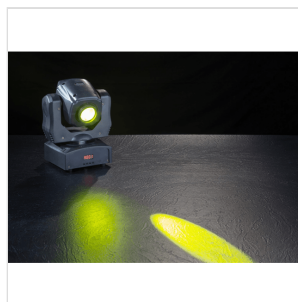

MOOD L60 SPOT SOUNDSATION LED SPOT MOVING HEAD 60 W MOOD L60 SPOT

MOOD L60 SPOT is part of a wider range of SOUNDSATION intelligent LED moving head lights. This lighting is compact, lightweight and very easy to use. It has been designed to meet the demands of more customers. Thanks to the 60W high-brightness white LED, with a lifetime of about 50,000 hours, it is extremely bright and reliable, the 20° beam angle, and the gobos wheel with 7 colours. And a lightweight and high-performance spot product to suit various lighting applications. Not only that, but thanks to its 16-bit precision in driving and motion control, it creates strobe effects, precise dimmers and extremely refined positioning. Finally, the multifunctional LED display has been developed to help the user configure the unit, making it easy to use, reliable in performance and versatile in application. A MUST for all lighting professionals.

MOOD L60 SPOT

SOUNDSATION LED SPOT MOVING HEAD 60 W MOOD L60 SPOT

PRODUCT DETAILS

KEY FEATURES

60W high-brightness white LED with a service life of approximately 50,000 hours

Beam angle of 20°

0-100% Electronic dimmer

0-20Hz Strobe effect

7-colour colour wheel

Gobo wheel with 7 gobos

SPECIFICATIONS

LED	60W high-brightness white, with a service life of approximately 50,000 hours
Beam angle	20°
Electronic dimmer	0-100%
Strobe effect	0-20Hz
Colour Wheel	7 colours + White, Rainbow effect and Colour Rotation
Gobo wheel	7 gobos + White, Gobo shake Gobo rotation
Pan/Tilt	540° / 270°
Controls	9CH/11CH DMX512, Master/slave, Auto, Sound
Voltage	AC100V-240V - 50/60Hz
Power rating	90W
Power socket	IEC Europlug

MOOD L60 SPOT

SOUNDSATION LED SPOT MOVING HEAD 60 W MOOD L60 SPOT

DMX In-out connector	3 pin XLR
Operating temperature	0-40°C
Unit weight	2.9 kg
Unit dimensions (WxDxH)	158 x 145 x 280 mm
Packaging weight	3.3 kg
Packaging dimensions (WxDxH)	230 x 200 x 290 mm