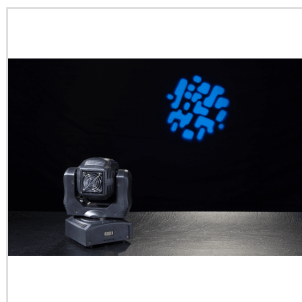

MOOD L60 SPOT SOUNDSATION LED SPOT MOVING HEAD 60 W MOOD L60 SPOT

MOOD L60 SPOT is part of a wider range of SOUNDSATION intelligent LED moving head lights. This lighting is compact, lightweight and very easy to use. It has been designed to meet the demands of more customers. Thanks to the 60W high-brightness white LED, with a lifetime of about 50,000 hours, it is extremely bright and reliable, the 20° beam angle, and the gobos wheel with 7 colours. And a lightweight and high-performance spot product to suit various lighting applications. Not only that, but thanks to its 16-bit precision in driving and motion control, it creates strobe effects, precise dimmers and extremely refined positioning. Finally, the multifunctional LED display has been developed to help the user configure the unit, making it easy to use, reliable in performance and versatile in application. A MUST for all lighting professionals.

MOOD L60 SPOT

SOUNDSATION LED SPOT MOVING HEAD 60 W MOOD L60 SPOT

PRODUCT DETAILS

KEY FEATURES

60W high-brightness white LED with a service life of approximately 50,000 hours

Beam angle of 20°

0-100% Electronic dimmer

0-20Hz Strobe effect

7-colour colour wheel

Gobo wheel with 7 gobos

SPECIFICATIONS

LED	60W high-brightness white, with a service life of approximately 50,000 hours
Beam angle	20°
Electronic dimmer	0-100%
Strobe effect	0-20Hz
Colour Wheel	7 colours + White, Rainbow effect and Colour Rotation
Gobo wheel	7 gobos + White, Gobo shake Gobo rotation
Pan/Tilt	540° / 270°
Controls	9CH/11CH DMX512, Master/slave, Auto, Sound
Voltage	AC100V-240V - 50/60Hz
Power rating	90W
Power socket	IEC Europlug

MOOD L60 SPOT

SOUNDSATION LED SPOT MOVING HEAD 60 W MOOD L60 SPOT

DMX In-out connector	3 pin XLR
Operating temperature	0-40°C
Unit weight	2.9 kg
Unit dimensions (WxDxH)	158 x 145 x 280 mm
Packaging weight	3.3 kg
Packaging dimensions (WxDxH)	230 x 200 x 290 mm