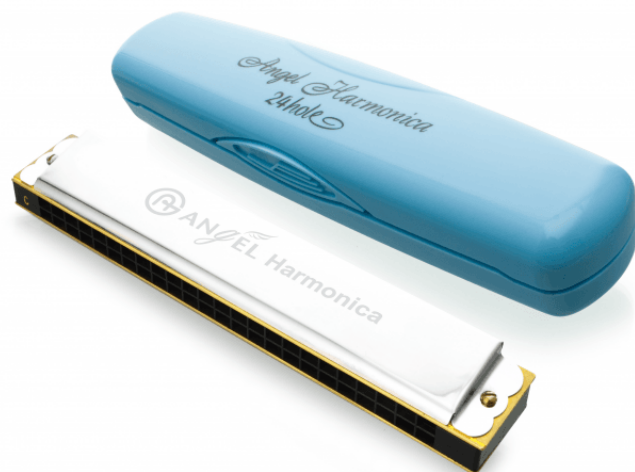

AH-E24

SOPRANO HARMONICA, KEY IN C, 24 NOTES

Angel Harmonica provides fantastic volume and excellent sound with a constant passion for the reed thanks to the most modern equipment and strict quality control. It has accurate intonation and rich volume, so it suits both soloists and ensembles well.

PRODUCT DETAILS

KEY FEATURES

Type and fingering: 24 note harmonica

Soprano 24 holes

C key

Brass plate

Plastic case

Dimensions (WxHxD): 178x28x23 mm