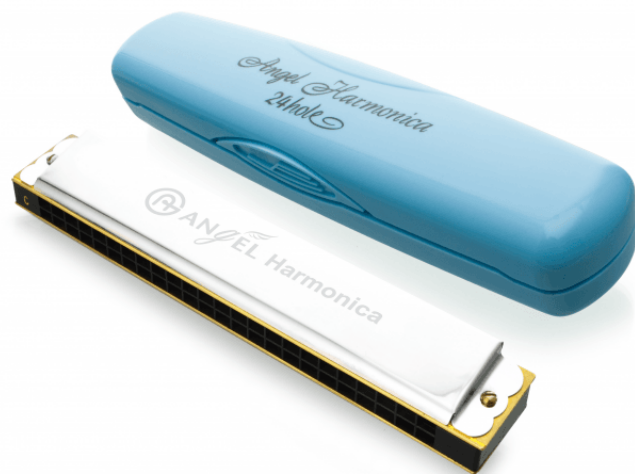

AH-E24

SOPRANO HARMONICA, KEY IN C, 24 NOTES

Angel Harmonica provides fantastic volume and excellent sound with a constant passion for the reed thanks to the most modern equipment and strict quality control. It has accurate intonation and rich volume, so it suits both soloists and ensembles well.

PRODUCT DETAILS

KEY FEATURES

Type and fingering: 24 note harmonica

Soprano 24 holes

C key

Brass plate

Plastic case

Dimensions (WxHxD): 178x28x23 mm