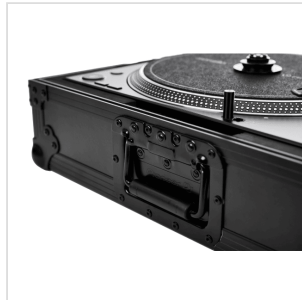

FLT-PLX FLIGHT CASE FOR PLX-CRSS12 & PLX-1000

FLT-PLX Flight Case

Compact protection flight case for your PLX-CRSS12 & PLX-1000

The lightweight, durable FLT-PLX case is the safest way to transport your turntable from A to B.

FLT-PLX

FLIGHT CASE FOR PLX-CRSS12 & PLX-1000

PRODUCT DETAILS

KEY FEATURES

Compact protection flight case for PLX-CRSS12 & PLX-1000

Lightweight and durable

Recessed butterfly twist latches

SPECIFICATIONS

External dimensions 532x432x220 mm

Internal dimensions 353x443x83 mm

Weight 8.40 kg