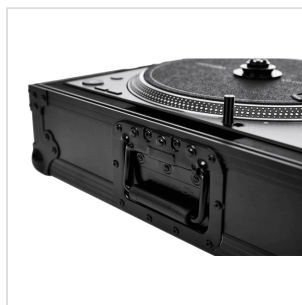

## FLT-PLX FLIGHT CASE FOR PLX-CRSS12 & PLX-1000

### FLT-PLX Flight Case

Compact protection flight case for your PLX-CRSS12 & PLX-1000

The lightweight, durable FLT-PLX case is the safest way to transport your turntable from A to B.

### KEY FEATURES

Compact protection flight case for PLX-CRSS12 & PLX-1000

Lightweight and durable

Recessed butterfly twist latches

### SPECIFICATIONS

**External dimensions** 532x432x220 mm

**Internal dimensions** 353x443x83 mm

**Weight** 8.40 kg