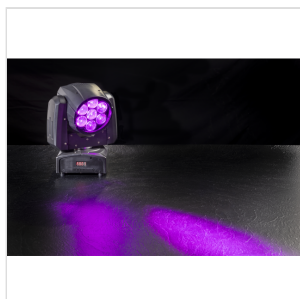

MOOD 715Z WASH SOUNDSATION LED WASH MOVING HEAD WITH ZOOM MOOD 715Z WASH 7 X 15 W

MOOD 715Z WASH is part of a wider range of SOUNDSATION intelligent LED Moving Head Lights. This lighting is compact, lightweight and very easy to use. It's been designed to meet more customers' demand, thanks to the ultra-smooth dimmer, the Zoom function (5,5°-45°) and is equipped with 7 x 15W RGBW LED, extremely bright and reliable. It can be used as both beam and wash light, in order to meet various lighting applications. Not only, but thanks to the 16-bit of precision on movement driving and dimming, it creates extremely fine strobe, dimmer and positioning effects. Finally, the multi-function LED operation is developed to help the user setting the unit up, making this fixture easy to use, reliable in performance and versatile in applications. A MUST for all lighting professionals.

MOOD 715Z WASH
SOUNDSATION LED WASH MOVING HEAD WITH ZOOM
MOOD 715Z WASH 7 X 15 W

MOOD 715Z WASH SOUNDSATION LED WASH MOVING HEAD WITH ZOOM MOOD 715Z WASH 7 X 15 W

PRODUCT DETAILS

KEY FEATURES

7 x 15W RGBW LED with about 50.000 hours lifespan

5,5°-45° zoom system

0-100% Electronic dimmer

0-20Hz Strobe effect

Color Macro, Pulsating and Skipped Color change

540° / 270° Pan/Tilt

SPECIFICATIONS

LED	7 x 15W RGBW with about 50.000 hours lifespan
Zoom	5,5°-45°
Color	Macro, Pulsating and Skipped Color change
Dimmer	Electronic 0-100%
Strobe	0-20Hz
Control mode	14CH / 16CH, DMX512, Master/Slave, Auto, Sound
Pan/Tilt	540° / 270°
Display	LED
Voltage	AC100V-240V - 50/60Hz
Rated Power	130W
Main socket	IEC Europlug

MOOD 715Z WASH
SOUNDSATION LED WASH MOVING HEAD WITH ZOOM
MOOD 715Z WASH 7 X 15 W

DMX	IN and OUT 3 pin XLR
Running Temp.	0-40°C
Net Weight	4 kg
Fixture Size (WxDxH)	158 x 145 x 300 mm
Gross Weight	4.5 kg
Packing size (WxDxH)	270 x 210 x 340 mm