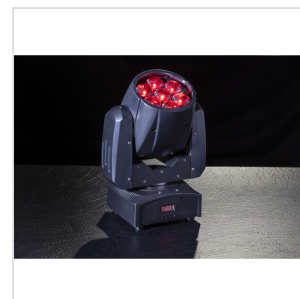

MOOD 715Z WASH SOUNDSATION LED WASH MOVING HEAD WITH ZOOM MOOD 715Z WASH 7 X 15 W

MOOD 715Z WASH is part of a wider range of SOUNDSATION intelligent LED Moving Head Lights. This lighting is compact, lightweight and very easy to use. It's been designed to meet more customers' demand, thanks to the ultra-smooth dimmer, the Zoom function (5,5°-45°) and is equipped with 7 x 15W RGBW LED, extremely bright and reliable. It can be used as both beam and wash light, in order to meet various lighting applications. Not only, but thanks to the 16-bit of precision on movement driving and dimming, it creates extremely fine strobe, dimmer and positioning effects. Finally, the multi-function LED operation is developed to help the user setting the unit up, making this fixture easy to use, reliable in performance and versatile in applications. A MUST for all lighting professionals.

MOOD 715Z WASH
SOUNDSATION LED WASH MOVING HEAD WITH ZOOM
MOOD 715Z WASH 7 X 15 W

MOOD 715Z WASH SOUNDSATION LED WASH MOVING HEAD WITH ZOOM MOOD 715Z WASH 7 X 15 W

PRODUCT DETAILS

KEY FEATURES

7 x 15W RGBW LED with about 50.000 hours lifespan

5,5°-45° zoom system

0-100% Electronic dimmer

0-20Hz Strobe effect

Color Macro, Pulsating and Skipped Color change

540° / 270° Pan/Tilt

SPECIFICATIONS

LED	7 x 15W RGBW with about 50.000 hours lifespan
Zoom	5,5°-45°
Color	Macro, Pulsating and Skipped Color change
Dimmer	Electronic 0-100%
Strobe	0-20Hz
Control mode	14CH / 16CH, DMX512, Master/Slave, Auto, Sound
Pan/Tilt	540° / 270°
Display	LED
Voltage	AC100V-240V - 50/60Hz
Rated Power	130W
Main socket	IEC Europlug

MOOD 715Z WASH
SOUNDSATION LED WASH MOVING HEAD WITH ZOOM
MOOD 715Z WASH 7 X 15 W

DMX	IN and OUT 3 pin XLR
Running Temp.	0-40°C
Net Weight	4 kg
Fixture Size (WxDxH)	158 x 145 x 300 mm
Gross Weight	4.5 kg
Packing size (WxDxH)	270 x 210 x 340 mm