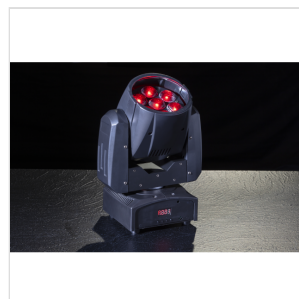

MOOD 715Z WASH SOUNDSATION LED WASH MOVING HEAD WITH ZOOM MOOD 715Z WASH 7 X 15 W

MOOD 715Z WASH is part of a wider range of SOUNDSATION intelligent LED Moving Head Lights. This lighting is compact, lightweight and very easy to use. It's been designed to meet more customers' demand, thanks to the ultra-smooth dimmer, the Zoom function (5,5°-45°) and is equipped with 7 x 15W RGBW LED, extremely bright and reliable. It can be used as both beam and wash light, in order to meet various lighting applications. Not only, but thanks to the 16-bit of precision on movement driving and dimming, it creates extremely fine strobe, dimmer and positioning effects. Finally, the multi-function LED operation is developed to help the user setting the unit up, making this fixture easy to use, reliable in performance and versatile in applications. A MUST for all lighting professionals.

MOOD 715Z WASH
SOUNDSATION LED WASH MOVING HEAD WITH ZOOM
MOOD 715Z WASH 7 X 15 W

MOOD 715Z WASH SOUNDSATION LED WASH MOVING HEAD WITH ZOOM MOOD 715Z WASH 7 X 15 W

PRODUCT DETAILS

KEY FEATURES

7 x 15W RGBW LED with about 50.000 hours lifespan

5,5°-45° zoom system

0-100% Electronic dimmer

0-20Hz Strobe effect

Color Macro, Pulsating and Skipped Color change

540° / 270° Pan/Tilt

SPECIFICATIONS

LED	7 x 15W RGBW with about 50.000 hours lifespan
Zoom	5,5°-45°
Color	Macro, Pulsating and Skipped Color change
Dimmer	Electronic 0-100%
Strobe	0-20Hz
Control mode	14CH / 16CH, DMX512, Master/Slave, Auto, Sound
Pan/Tilt	540° / 270°
Display	LED
Voltage	AC100V-240V - 50/60Hz
Rated Power	130W
Main socket	IEC Europlug

MOOD 715Z WASH
SOUNDSATION LED WASH MOVING HEAD WITH ZOOM
MOOD 715Z WASH 7 X 15 W

DMX	IN and OUT 3 pin XLR
Running Temp.	0-40°C
Net Weight	4 kg
Fixture Size (WxDxH)	158 x 145 x 300 mm
Gross Weight	4.5 kg
Packing size (WxDxH)	270 x 210 x 340 mm