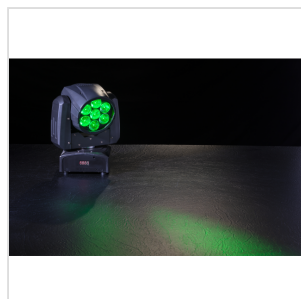

MOOD 715Z WASH SOUNDSATION LED WASH MOVING HEAD WITH ZOOM MOOD 715Z WASH 7 X 15 W

MOOD 715Z WASH is part of a wider range of SOUNDSATION intelligent LED Moving Head Lights. This lighting is compact, lightweight and very easy to use. It's been designed to meet more customers' demand, thanks to the ultra-smooth dimmer, the Zoom function (5,5°-45°) and is equipped with 7 x 15W RGBW LED, extremely bright and reliable. It can be used as both beam and wash light, in order to meet various lighting applications. Not only, but thanks to the 16-bit of precision on movement driving and dimming, it creates extremely fine strobe, dimmer and positioning effects. Finally, the multi-function LED operation is developed to help the user setting the unit up, making this fixture easy to use, reliable in performance and versatile in applications. A MUST for all lighting professionals.

MOOD 715Z WASH
SOUNDSATION LED WASH MOVING HEAD WITH ZOOM
MOOD 715Z WASH 7 X 15 W

MOOD 715Z WASH SOUNDSATION LED WASH MOVING HEAD WITH ZOOM MOOD 715Z WASH 7 X 15 W

PRODUCT DETAILS

KEY FEATURES

7 x 15W RGBW LED with about 50.000 hours lifespan

5,5°-45° zoom system

0-100% Electronic dimmer

0-20Hz Strobe effect

Color Macro, Pulsating and Skipped Color change

540° / 270° Pan/Tilt

SPECIFICATIONS

LED	7 x 15W RGBW with about 50.000 hours lifespan
Zoom	5,5°-45°
Color	Macro, Pulsating and Skipped Color change
Dimmer	Electronic 0-100%
Strobe	0-20Hz
Control mode	14CH / 16CH, DMX512, Master/Slave, Auto, Sound
Pan/Tilt	540° / 270°
Display	LED
Voltage	AC100V-240V - 50/60Hz
Rated Power	130W
Main socket	IEC Europlug

MOOD 715Z WASH
SOUNDSATION LED WASH MOVING HEAD WITH ZOOM
MOOD 715Z WASH 7 X 15 W

DMX	IN and OUT 3 pin XLR
Running Temp.	0-40°C
Net Weight	4 kg
Fixture Size (WxDxH)	158 x 145 x 300 mm
Gross Weight	4.5 kg
Packing size (WxDxH)	270 x 210 x 340 mm