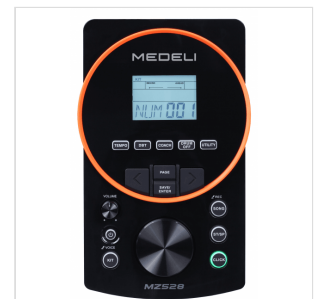

## COMPACT AND ELEGANT DIGITAL DRUM WITH A MESH 10" SNARE DRUM AND THREE 8" MESH TOM

The MZ528 digital drum is equipped with all the new MEDELI drum sounds in order to give a super natural and realistic listening sensation.

MZ528

**COMPACT AND ELEGANT DIGITAL DRUM WITH A MESH  
10" SNARE DRUM AND THREE 8" MESH TOM**

MZ528