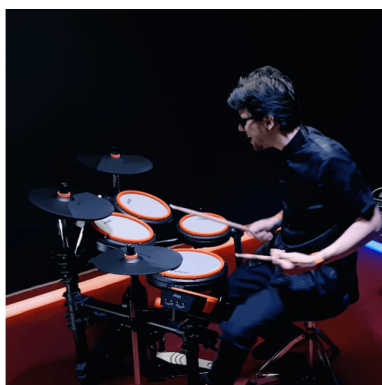

MZ528

COMPACT AND ELEGANT DIGITAL DRUM WITH A MESH 10" SNARE DRUM AND THREE 8" MESH TOM

HIGHLIGHTS