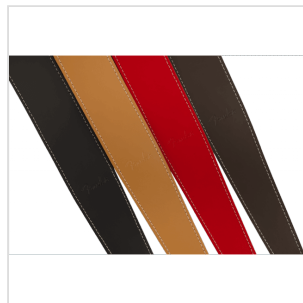

0990642109

2" ESSENTIALS LEATHER STRAP, RED

The Essentials Leather Strap is the ideal solution for classic comfort and style. Crafted from durable leather, this strap offers a comfortable feel and is fully adjusted from 44.5" to 53" long.

0990642109

2" ESSENTIALS LEATHER STRAP, RED

PRODUCT DETAILS

KEY FEATURES

Crafted from smooth leather

Adjustable sizing from 44.5" to 53"

Color: Red

Made in Canada