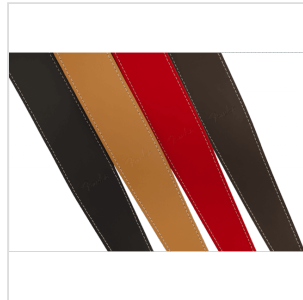

## 2" ESSENTIALS LEATHER STRAP, RED

The Essentials Leather Strap is the ideal solution for classic comfort and style. Crafted from durable leather, this strap offers a comfortable feel and is fully adjusted from 44.5" to 53" long.

# 2" ESSENTIALS LEATHER STRAP, RED

### KEY FEATURES

Crafted from smooth leather

Adjustable sizing from 44.5" to 53"

Color: Red

Made in Canada