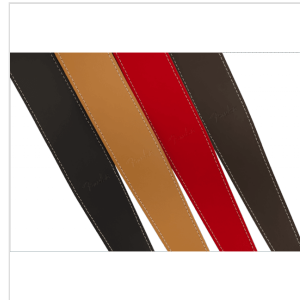

0990642121

2" ESSENTIALS LEATHER STRAP, BROWN

The Essentials Leather Strap is the ideal solution for classic comfort and style. Crafted from durable leather, this strap offers a comfortable feel and is fully adjusted from 44.5" to 53" long.

0990642121

2" ESSENTIALS LEATHER STRAP, BROWN

PRODUCT DETAILS

KEY FEATURES

Crafted from smooth leather

Adjustable sizing from 44.5" to 53"

Color: Brown

Made in Canada