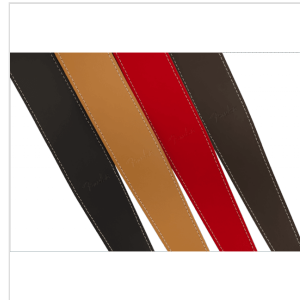

0990642106

2" ESSENTIALS LEATHER STRAP, BLACK

The Essentials Leather Strap is the ideal solution for classic comfort and style. Crafted from durable leather, this strap offers a comfortable feel and is fully adjusted from 44.5" to 53" long.

0990642106

2" ESSENTIALS LEATHER STRAP, BLACK

PRODUCT DETAILS

KEY FEATURES

Crafted from smooth leather

Adjustable sizing from 44.5" to 53"

Color: Black

Made in Canada